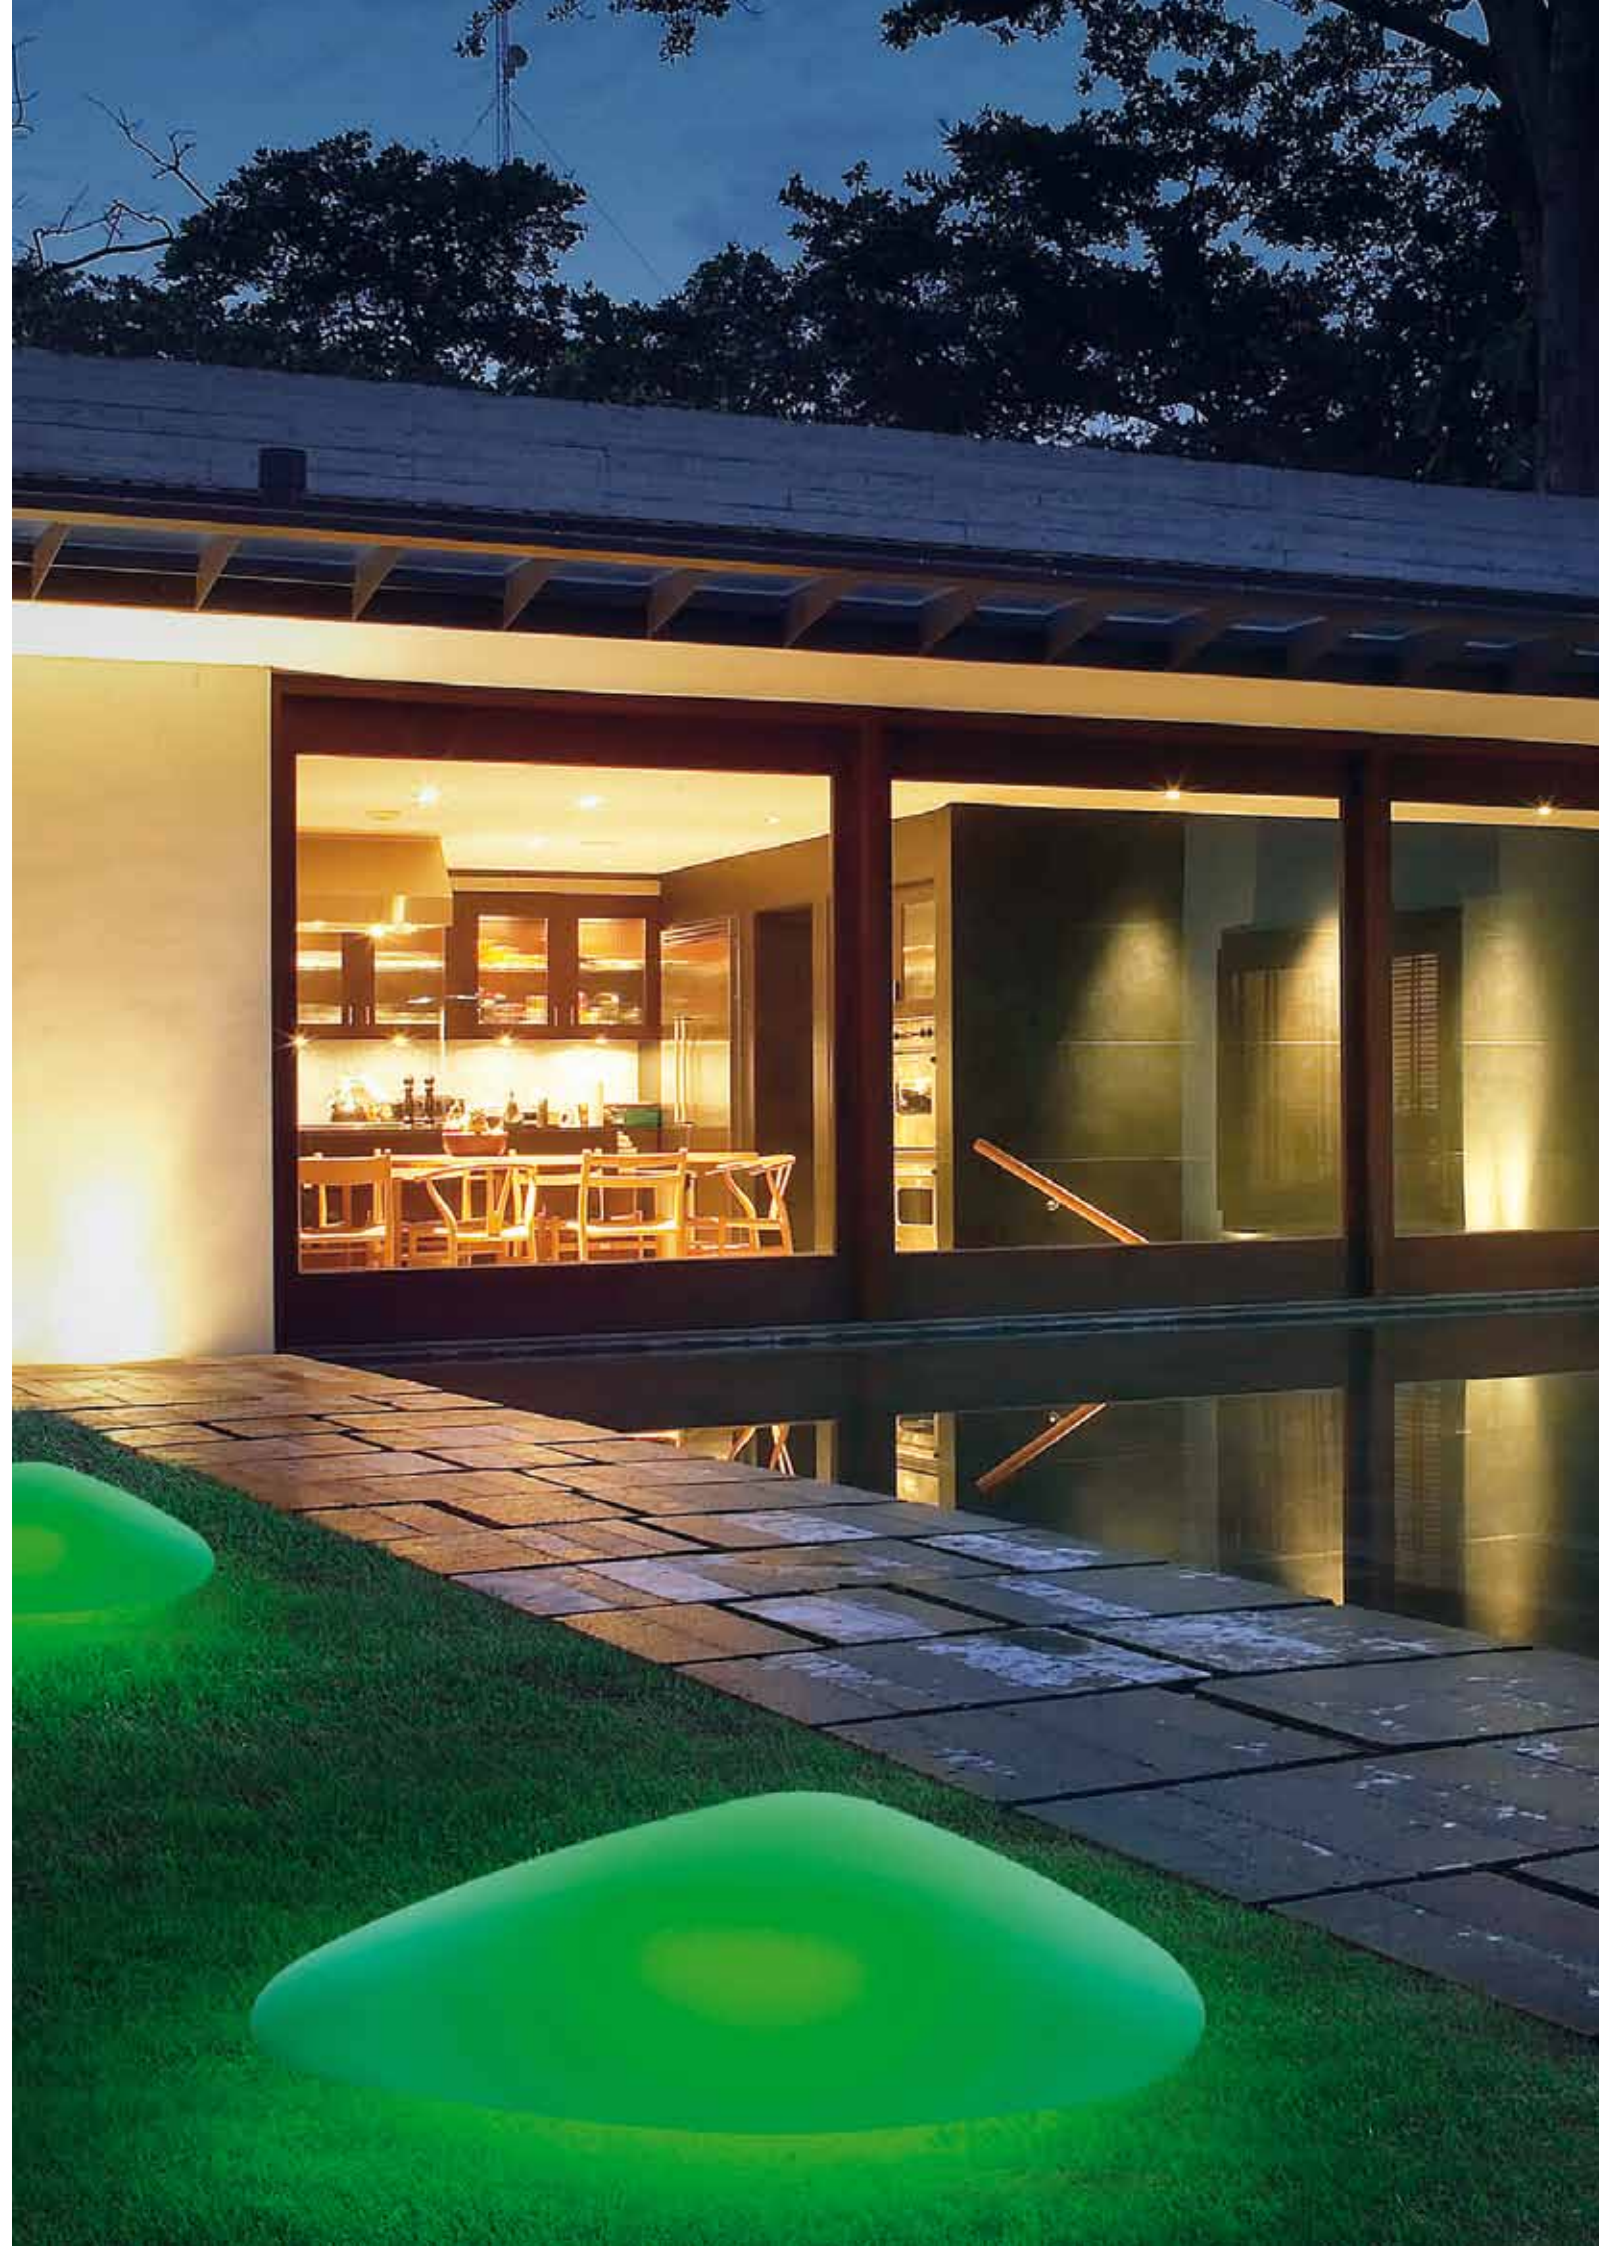

Stone Led DESIGN BY J.NOVELL + J.PUIG

- PANTALLA polietileno rotomoldeado
  SHADE rotomoulded polyethylene
- ESTRUCTURA acero inoxidable pulido / aluminio
  STRUCTURE polished stainless steel / aluminium

- 2350/036 acero inoxidable / aluminio anodizado
  polished stainless steel / anodized aluminium

- 2Gx13 4 metros de cable con funda de neopreno y clavija Schuko
  4 metres of neoprene cable with Schuko plug

CE Lámpara incluida
Lamp included