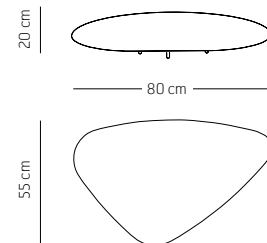

Stone Led DESIGN BY J.NOVELL + J.PUIG

- PANTALLA polietileno rotomoldeado
  SHADE rotomoulded polyethylene
- ESTRUCTURA acero inoxidable pulido / aluminio
  STRUCTURE polished stainless steel / aluminium

- 2350/036 acero inoxidable / aluminio anodizado
  polished stainless steel / anodized aluminium

- 2Gx13 4 metros de cable con funda de neopreno y clavija Schuko
  4 metres of neoprene cable with Schuko plug

CE Lámpara incluida
Lamp included