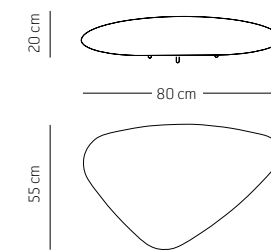

Stone Out DESIGN BY J.NOVELL + J.PUIG

- PANTALLA polietileno rotomoldeado
  SHADE rotomoulded polyethylene
- ESTRUCTURA acero inoxidable pulido / aluminio
  STRUCTURE polished stainless steel / aluminium
- 2300/036 acero inoxidable pulido / aluminio anodizado
  polished stainless steel / anodized aluminium
- 2Gx13 4 metros de cable con funda de neopreno y clavija Schuko
  4 metres of neoprene cable with Schuko plug

CE Lámparas no incluidas / Balasto electrónico incluido
Lamps not included / Electronic ballast included