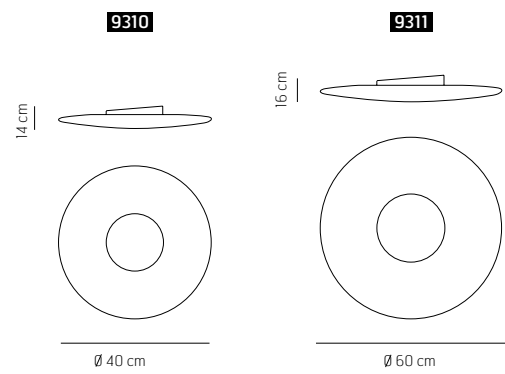

Sun DESIGN BY JOSEP NOVELL + JOSEP PUIG

· **PANTALLA** cristal opal triplex soplado
SHADE triplex blown opal glass

· **ESTRUCTURA** hierro
STRUCTURE iron

· 9310/016 pintado blanco epoxi
finishing epoxi white painted

· R7s 200W
Montaje posible en pared o techo
Possible installation on wall or ceiling

· 9311/016 pintado blanco epoxi
finishing epoxi white painted

· R7s 300W
Montaje posible en pared o techo
Possible installation on wall or ceiling