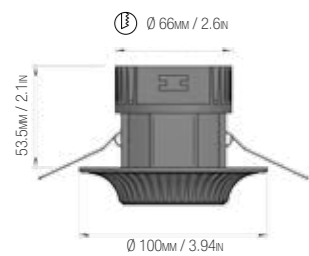

KYRA DÉCORATIVE DOWNLIGHT - 10W - 110-220 V AC V_f 28 v dc I_f 350 mA / 5 W - 24 v dc

* LUMEN & LUX FLOW DATA RELATIVE TO CSL VERSION LED CRI 80 / 3000 K

MODEL SPECIFICS:

MODEL CODE: LUMEN: Lm/W: BEAM: CRI:
20KYRA01 454 46 49° 80

VARIABLE PRODUCT CODES:

POWER SUPPLY 110/220 V AC
Code: N (V_f 28 I_f 350 - CSL)
POWER SUPPLY 24 V DC
Code: D (24 v dc - CLL)

COLOR TEMPERATURE:
Code: 2 (2700 Kelvin)
Code: 3 (3000 Kelvin)

FINISHES:
Code: CH (Chrome)
Code: GO (Gold Brass)

* ADD THE VARIABLE CODES TO THE ITEM MASTER CODE.