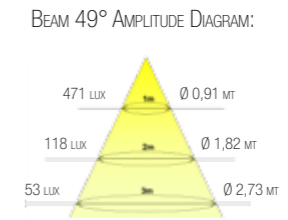

LOUIS DÉCORATIVE DOWNLIGHT - 10W - 110-220 V AC V_f 28 v dc I_f 350 mA / 5 W - 24 v dc

* LUMEN & LUX FLOW DATA RELATIVE TO CSL VERSION LED CRI 80 / 3000 K

MODEL SPECIFICS:

MODEL CODE: LUMEN: Lm/W: BEAM: CRI:
20LOUIS01 454 46 49° 80

VARIABLE PRODUCT CODES:

POWER SUPPLY 110/220 V AC
Code: N (V_f 28 I_f 350 - CSL)
POWER SUPPLY 24 V DC
Code: D (24 v dc - CLL)

COLOR TEMPERATURE:
Code: 2 (2700 Kelvin)
Code: 3 (3000 Kelvin)

FINISHES:
Code: B6 (Gold Brass + Lacq. Black)
Code: B7 (Gold Brass + Lacq. Blue)
Code: B8 (Gold Brass + Lacq. Green)
Code: B9 (Gold Brass + Lacq. Red)

* ADD THE VARIABLE CODES TO THE ITEM MASTER CODE.