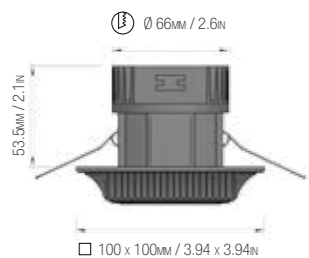

KLARA DÉCORATIVE DOWNLIGHT - 10W - 110-220 V AC V_f 28 v dc I_f 350 mA / 5 W - 24 v dc

* LUMEN & LUX FLOW DATA RELATIVE TO CSL VERSION LED CRI 80 / 3000 K

MODEL SPECIFICS:

MODEL CODE: LUMEN: Lm/W: BEAM: CRI:
20KLARA01 454 46 49° 80

VARIABLE PRODUCT CODES:

POWER SUPPLY 110/220 V AC
Code: N (V_f 28 I_f 350 - CSL)
POWER SUPPLY 24 V DC
Code: D (24 v dc - CLL)

COLOR TEMPERATURE:
Code: 2 (2700 Kelvin)
Code: 3 (3000 Kelvin)

FINISHES:
Code: CH (Chrome)
Code: GO (Gold Brass)

* ADD THE VARIABLE CODES TO THE ITEM MASTER CODE.