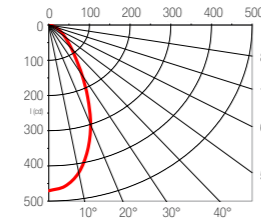

KLARA DÉCORATIVE DOWNLIGHT - 10W - 110-220 V AC V_f 28 v dc I_f 350 mA / 5 W - 24 v dc

* LUMEN & LUX FLOW DATA RELATIVE TO CSL VERSION LED CRI 80 / 3000 K

MODEL SPECIFICS:

MODEL CODE: LUMEN: Lm/W: BEAM: CRI:
20KLARA01 454 46 49° 80

VARIABLE PRODUCT CODES:

POWER SUPPLY 110/220 V AC
Code: N (V_f 28 I_f 350 - CSL)
POWER SUPPLY 24 V DC
Code: D (24 v dc - CLL)

COLOR TEMPERATURE:
Code: 2 (2700 Kelvin)
Code: 3 (3000 Kelvin)

FINISHES:
Code: CH (Chrome)
Code: GO (Gold Brass)

* ADD THE VARIABLE CODES TO THE ITEM MASTER CODE.