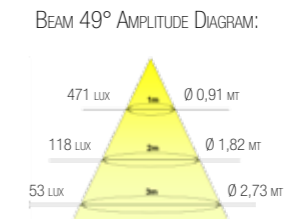

CHARLES DÉCORATIVE DOWNLIGHT - 10W - 110-220 V AC V_f 28 v dc I_f 350 mA / 5 W - 24 v dc

* LUMEN & LUX FLOW DATA RELATIVE TO CSL VERSION LED CRI 80 / 3000 K

MODEL SPECIFICS:

MODEL CODE: LUMEN: Lm/W: BEAM: CRI:
20CHARL01 454 46 49° 80

VARIABLE PRODUCT CODES:

POWER SUPPLY 110/220 V AC
Code: N (V_f 28 I_f 350 - CSL)
POWER SUPPLY 24 V DC
Code: D (24 v dc - CLL)

COLOR TEMPERATURE:
Code: 2 (2700 Kelvin)
Code: 3 (3000 Kelvin)

FINISHES:
Code: B6 (Gold Brass + Lacq. Black)
Code: B7 (Gold Brass + Lacq. Blue)
Code: B8 (Gold Brass + Lacq. Green)
Code: B9 (Gold Brass + Lacq. Red)

* ADD THE VARIABLE CODES TO THE ITEM MASTER CODE.