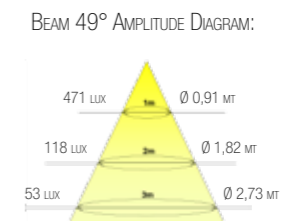

HENRY DÉCORATIVE DOWNLIGHT - 10W - 110-220 V AC V_f 28 v dc I_f 350 mA / 5 W - 24 v dc

* LUMEN & LUX FLOW DATA RELATIVE TO CSL VERSION LED CRI 80 / 3000 K

MODEL SPECIFICS:

MODEL CODE: LUMEN: Lm/W: BEAM: CRI:
20HENRY01 454 46 49° 80

VARIABLE PRODUCT CODES:

POWER SUPPLY 110/220 V AC
Code: N (V_f 28 I_f 350 - CSL)
POWER SUPPLY 24 V DC
Code: D (24 v dc - CLL)

COLOR TEMPERATURE:
Code: 2 (2700 Kelvin)
Code: 3 (3000 Kelvin)

FINISHES:
Code: B6 (Gold Brass + Lacq. Black)
Code: B7 (Gold Brass + Lacq. Blue)
Code: B8 (Gold Brass + Lacq. Green)
Code: B9 (Gold Brass + Lacq. Red)

* ADD THE VARIABLE CODES TO THE ITEM MASTER CODE.