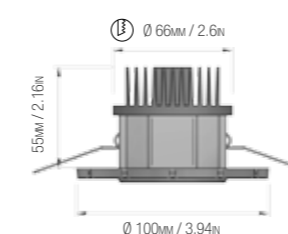

CHARLES DÉCORATIVE DOWNLIGHT - 10W - 110-220 V AC V_f 28 v dc I_f 350 mA / 5 W - 24 v dc

* LUMEN & LUX FLOW DATA RELATIVE TO CSL VERSION LED CRI 80 / 3000 K

MODEL SPECIFICS:

MODEL CODE: LUMEN: Lm/W: BEAM: CRI:
20CHARL01 454 46 49° 80

VARIABLE PRODUCT CODES:

POWER SUPPLY 110/220 V AC
Code: N (V_f 28 I_f 350 - CSL)
POWER SUPPLY 24 V DC
Code: D (24 v dc - CLL)

COLOR TEMPERATURE:
Code: 2 (2700 Kelvin)
Code: 3 (3000 Kelvin)

FINISHES:
Code: B6 (Gold Brass + Lacq. Black)
Code: B7 (Gold Brass + Lacq. Blue)
Code: B8 (Gold Brass + Lacq. Green)
Code: B9 (Gold Brass + Lacq. Red)

* ADD THE VARIABLE CODES TO THE ITEM MASTER CODE.