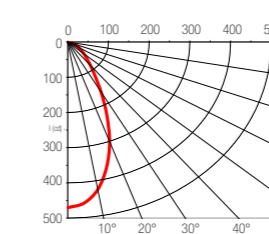

CHARLES DÉCORATIVE DOWNLIGHT - 10W - 110-220 V AC V_f 28 v dc I_f 350 mA / 5 W - 24 v dc

* LUMEN & LUX FLOW DATA RELATIVE TO CSL VERSION LED CRI 80 / 3000 K

MODEL SPECIFICS:

MODEL CODE: LUMEN: Lm/W: BEAM: CRI:
20CHARL01 454 46 49° 80

VARIABLE PRODUCT CODES:

POWER SUPPLY 110/220 V AC
Code: N (V_f 28 I_f 350 - CSL)
POWER SUPPLY 24 V DC
Code: D (24 v dc - CLL)

COLOR TEMPERATURE:
Code: 2 (2700 Kelvin)
Code: 3 (3000 Kelvin)

FINISHES:
Code: B6 (Gold Brass + Lacq. Black)
Code: B7 (Gold Brass + Lacq. Blue)
Code: B8 (Gold Brass + Lacq. Green)
Code: B9 (Gold Brass + Lacq. Red)

* ADD THE VARIABLE CODES TO THE ITEM MASTER CODE.