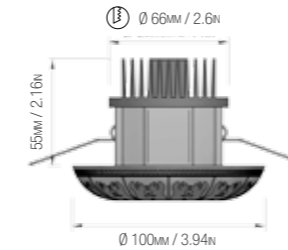

LOUIS DÉCORATIVE DOWNLIGHT - 10W - 110-220 V AC V_f 28 v dc I_f 350 mA / 5 W - 24 v dc

* LUMEN & LUX FLOW DATA RELATIVE TO CSL VERSION LED CRI 80 / 3000 K

MODEL SPECIFICS:

MODEL CODE: LUMEN: Lm/W: BEAM: CRI:
20LOUIS01 454 46 49° 80

VARIABLE PRODUCT CODES:

POWER SUPPLY 110/220 V AC
Code: N (V_f 28 I_f 350 - CSL)
POWER SUPPLY 24 V DC
Code: D (24 v dc - CLL)

COLOR TEMPERATURE:
Code: 2 (2700 Kelvin)
Code: 3 (3000 Kelvin)

FINISHES:
Code: B6 (Gold Brass + Lacq. Black)
Code: B7 (Gold Brass + Lacq. Blue)
Code: B8 (Gold Brass + Lacq. Green)
Code: B9 (Gold Brass + Lacq. Red)

* ADD THE VARIABLE CODES TO THE ITEM MASTER CODE.