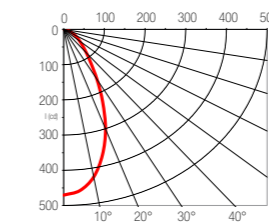

HENRY DÉCORATIVE DOWNLIGHT - 10W - 110-220 V AC V_f 28 v dc I_f 350 mA / 5 W - 24 v dc

* LUMEN & LUX FLOW DATA RELATIVE TO CSL VERSION LED CRI 80 / 3000 K

MODEL SPECIFICS:

MODEL CODE: LUMEN: Lm/W: BEAM: CRI:
20HENRY01 454 46 49° 80

VARIABLE PRODUCT CODES:

POWER SUPPLY 110/220 V AC
Code: N (V_f 28 I_f 350 - CSL)
POWER SUPPLY 24 V DC
Code: D (24 v dc - CLL)

COLOR TEMPERATURE:
Code: 2 (2700 Kelvin)
Code: 3 (3000 Kelvin)

FINISHES:
Code: B6 (Gold Brass + Lacq. Black)
Code: B7 (Gold Brass + Lacq. Blue)
Code: B8 (Gold Brass + Lacq. Green)
Code: B9 (Gold Brass + Lacq. Red)

* ADD THE VARIABLE CODES TO THE ITEM MASTER CODE.