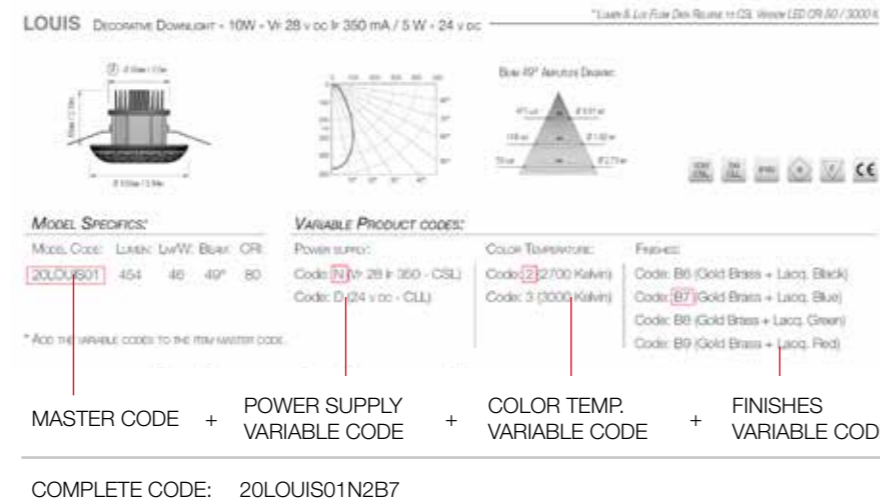

TECHNICAL DATA

Cantalupi Lighting models can be supplied in multiple various configurations so as to satisfy each single request.

For this reason, the COMPLETE CODE must be communicated to allow us to univocally identify the model.

Therefore, once the model is determined the MASTER CODE must be identified and annotated in the TECHNICAL DATA section and after that will be following the variable codes which are related to the type of power supply, LED color temperatures and the desired frame finishing, as shown in the diagram.

LOUIS DÉCORATIVE DOWNLIGHT - 10W - 110-220 V AC V_f 28 v dc I_f 350 mA / 5 W - 24 v dc

* LUMEN & LUX FLOW DATA RELATIVE TO CSL VERSION LED CRI 80 / 3000 K

MODEL SPECIFICS:

MODEL CODE: LUMEN: Lm/W: BEAM: CRI:
20LOUIS01 454 46 49° 80

VARIABLE PRODUCT CODES:

POWER SUPPLY 110/220 V AC
Code: N (V_f 28 I_f 350 - CSL)
POWER SUPPLY 24 V DC
Code: D (24 v dc - CLL)

COLOR TEMPERATURE:
Code: 2 (2700 Kelvin)
Code: 3 (3000 Kelvin)

FINISHES:
Code: B6 (Gold Brass + Lacq. Black)
Code: B7 (Gold Brass + Lacq. Blue)
Code: B8 (Gold Brass + Lacq. Green)
Code: B9 (Gold Brass + Lacq. Red)

* ADD THE VARIABLE CODES TO THE ITEM MASTER CODE.

KYRA DÉCORATIVE DOWNLIGHT - 10W - 110-220 V AC V_f 28 v dc I_f 350 mA / 5 W - 24 v dc

* LUMEN & LUX FLOW DATA RELATIVE TO CSL VERSION LED CRI 80 / 3000 K

MODEL SPECIFICS:

MODEL CODE: LUMEN: Lm/W: BEAM: CRI:
20KYRA01 454 46 49° 80

VARIABLE PRODUCT CODES:

POWER SUPPLY 110/220 V AC
Code: N (V_f 28 I_f 350 - CSL)
POWER SUPPLY 24 V DC
Code: D (24 v dc - CLL)

COLOR TEMPERATURE:
Code: 2 (2700 Kelvin)
Code: 3 (3000 Kelvin)

FINISHES:
Code: CH (Chrome)
Code: GO (Gold Brass)

* ADD THE VARIABLE CODES TO THE ITEM MASTER CODE.

HENRY DÉCORATIVE DOWNLIGHT - 10W - 110-220 V AC V_f 28 v dc I_f 350 mA / 5 W - 24 v dc

* LUMEN & LUX FLOW DATA RELATIVE TO CSL VERSION LED CRI 80 / 3000 K

MODEL SPECIFICS:

MODEL CODE: LUMEN: Lm/W: BEAM: CRI:
20HENRY01 454 46 49° 80

VARIABLE PRODUCT CODES:

POWER SUPPLY 110/220 V AC
Code: N (V_f 28 I_f 350 - CSL)
POWER SUPPLY 24 V DC
Code: D (24 v dc - CLL)

COLOR TEMPERATURE:
Code: 2 (2700 Kelvin)
Code: 3 (3000 Kelvin)

FINISHES:
Code: B6 (Gold Brass + Lacq. Black)
Code: B7 (Gold Brass + Lacq. Blue)
Code: B8 (Gold Brass + Lacq. Green)
Code: B9 (Gold Brass + Lacq. Red)

* ADD THE VARIABLE CODES TO THE ITEM MASTER CODE.

KLARA DÉCORATIVE DOWNLIGHT - 10W - 110-220 V AC V_f 28 v dc I_f 350 mA / 5 W - 24 v dc

* LUMEN & LUX FLOW DATA RELATIVE TO CSL VERSION LED CRI 80 / 3000 K

MODEL SPECIFICS:

MODEL CODE: LUMEN: Lm/W: BEAM: CRI:
20KLARA01 454 46 49° 80

VARIABLE PRODUCT CODES:

POWER SUPPLY 110/220 V AC
Code: N (V_f 28 I_f 350 - CSL)
POWER SUPPLY 24 V DC
Code: D (24 v dc - CLL)

COLOR TEMPERATURE:
Code: 2 (2700 Kelvin)
Code: 3 (3000 Kelvin)

FINISHES:
Code: CH (Chrome)
Code: GO (Gold Brass)

* ADD THE VARIABLE CODES TO THE ITEM MASTER CODE.

CHARLES DÉCORATIVE DOWNLIGHT - 10W - 110-220 V AC V_f 28 v dc I_f 350 mA / 5 W - 24 v dc

* LUMEN & LUX FLOW DATA RELATIVE TO CSL VERSION LED CRI 80 / 3000 K

MODEL SPECIFICS:

MODEL CODE: LUMEN: Lm/W: BEAM: CRI:
20CHARL01 454 46 49° 80

VARIABLE PRODUCT CODES:

POWER SUPPLY 110/220 V AC
Code: N (V_f 28 I_f 350 - CSL)
POWER SUPPLY 24 V DC
Code: D (24 v dc - CLL)

COLOR TEMPERATURE:
Code: 2 (2700 Kelvin)
Code: 3 (3000 Kelvin)

FINISHES:
Code: B6 (Gold Brass + Lacq. Black)
Code: B7 (Gold Brass + Lacq. Blue)
Code: B8 (Gold Brass + Lacq. Green)
Code: B9 (Gold Brass + Lacq. Red)

* ADD THE VARIABLE CODES TO THE ITEM MASTER CODE.