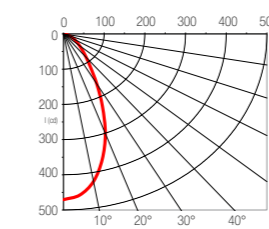

LOUIS DÉCORATIVE DOWNLIGHT - 10W - 110-220 V AC V_f 28 v dc I_f 350 mA / 5 W - 24 v dc

* LUMEN & LUX FLOW DATA RELATIVE TO CSL VERSION LED CRI 80 / 3000 K

MODEL SPECIFICS:

MODEL CODE: LUMEN: Lm/W: BEAM: CRI:
20LOUIS01 454 46 49° 80

VARIABLE PRODUCT CODES:

POWER SUPPLY 110/220 V AC
Code: N (V_f 28 I_f 350 - CSL)
POWER SUPPLY 24 V DC
Code: D (24 v dc - CLL)

COLOR TEMPERATURE:
Code: 2 (2700 Kelvin)
Code: 3 (3000 Kelvin)

FINISHES:
Code: B6 (Gold Brass + Lacq. Black)
Code: B7 (Gold Brass + Lacq. Blue)
Code: B8 (Gold Brass + Lacq. Green)
Code: B9 (Gold Brass + Lacq. Red)

* ADD THE VARIABLE CODES TO THE ITEM MASTER CODE.