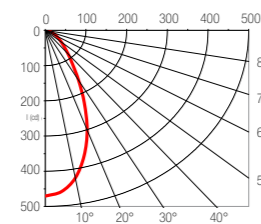

KYRA DÉCORATIVE DOWNLIGHT - 10W - 110-220 V AC V_f 28 v dc I_f 350 mA / 5 W - 24 v dc

* LUMEN & LUX FLOW DATA RELATIVE TO CSL VERSION LED CRI 80 / 3000 K

MODEL SPECIFICS:

MODEL CODE: LUMEN: Lm/W: BEAM: CRI:
20KYRA01 454 46 49° 80

VARIABLE PRODUCT CODES:

POWER SUPPLY 110/220 V AC
Code: N (V_f 28 I_f 350 - CSL)
POWER SUPPLY 24 V DC
Code: D (24 v dc - CLL)

COLOR TEMPERATURE:
Code: 2 (2700 Kelvin)
Code: 3 (3000 Kelvin)

FINISHES:
Code: CH (Chrome)
Code: GO (Gold Brass)

* ADD THE VARIABLE CODES TO THE ITEM MASTER CODE.