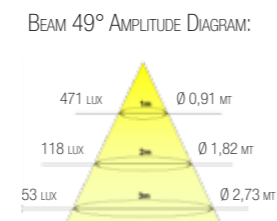

KYRA DÉCORATIVE DOWNLIGHT - 10W - 110-220 V AC V_f 28 v dc I_f 350 mA / 5 W - 24 v dc

* LUMEN & LUX FLOW DATA RELATIVE TO CSL VERSION LED CRI 80 / 3000 K

MODEL SPECIFICS:

MODEL CODE: LUMEN: Lm/W: BEAM: CRI:
20KYRA01 454 46 49° 80

VARIABLE PRODUCT CODES:

POWER SUPPLY 110/220 V AC
Code: N (V_f 28 I_f 350 - CSL)
POWER SUPPLY 24 V DC
Code: D (24 v dc - CLL)

COLOR TEMPERATURE:
Code: 2 (2700 Kelvin)
Code: 3 (3000 Kelvin)

FINISHES:
Code: CH (Chrome)
Code: GO (Gold Brass)

* ADD THE VARIABLE CODES TO THE ITEM MASTER CODE.