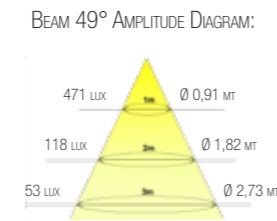

KLARA DÉCORATIVE DOWNLIGHT - 10W - 110-220 V AC V_f 28 v dc I_f 350 mA / 5 W - 24 v dc

* LUMEN & LUX FLOW DATA RELATIVE TO CSL VERSION LED CRI 80 / 3000 K

MODEL SPECIFICS:

MODEL CODE: LUMEN: Lm/W: BEAM: CRI:
20KLARA01 454 46 49° 80

VARIABLE PRODUCT CODES:

POWER SUPPLY 110/220 V AC
Code: N (V_f 28 I_f 350 - CSL)
POWER SUPPLY 24 V DC
Code: D (24 v dc - CLL)

COLOR TEMPERATURE:
Code: 2 (2700 Kelvin)
Code: 3 (3000 Kelvin)

FINISHES:
Code: CH (Chrome)
Code: GO (Gold Brass)

* ADD THE VARIABLE CODES TO THE ITEM MASTER CODE.