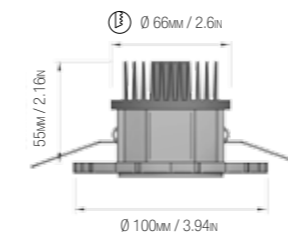

HENRY DÉCORATIVE DOWNLIGHT - 10W - 110-220 V AC V_f 28 v dc I_f 350 mA / 5 W - 24 v dc

* LUMEN & LUX FLOW DATA RELATIVE TO CSL VERSION LED CRI 80 / 3000 K

MODEL SPECIFICS:

MODEL CODE: LUMEN: Lm/W: BEAM: CRI:
20HENRY01 454 46 49° 80

VARIABLE PRODUCT CODES:

POWER SUPPLY 110/220 V AC
Code: N (V_f 28 I_f 350 - CSL)
POWER SUPPLY 24 V DC
Code: D (24 v dc - CLL)

COLOR TEMPERATURE:
Code: 2 (2700 Kelvin)
Code: 3 (3000 Kelvin)

FINISHES:
Code: B6 (Gold Brass + Lacq. Black)
Code: B7 (Gold Brass + Lacq. Blue)
Code: B8 (Gold Brass + Lacq. Green)
Code: B9 (Gold Brass + Lacq. Red)

* ADD THE VARIABLE CODES TO THE ITEM MASTER CODE.