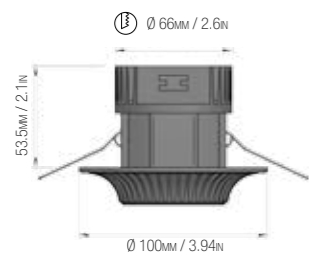

KYRA DÉCORATIVE DOWNLIGHT - 10W - 110-220 V AC Vf 28 v dc If 350 mA / 5 W - 24 v dc

* LUMEN & LUX FLOW DATA RELATIVE TO CSL VERSION LED CRI 80 / 3000 K

MODEL SPECIFICS:

MODEL CODE: LUMEN: Lm/W: BEAM: CRI:
20KYRA01 454 46 49° 80

VARIABLE PRODUCT CODES:

POWER SUPPLY 110/220 V AC
Code: N (Vf 28 If 350 - CSL)
POWER SUPPLY 24 V DC
Code: D (24 v dc - CLL)

COLOR TEMPERATURE:
Code: 2 (2700 Kelvin)
Code: 3 (3000 Kelvin)

FINISHES:
Code: CH (Chrome)
Code: GO (Gold Brass)

* ADD THE VARIABLE CODES TO THE ITEM MASTER CODE.