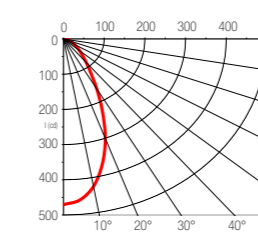

LOUIS DÉCORATIVE DOWNLIGHT - 10W - 110-220 V AC Vf 28 v dc If 350 mA / 5 W - 24 v dc

* LUMEN & LUX FLOW DATA RELATIVE TO CSL VERSION LED CRI 80 / 3000 K

MODEL SPECIFICS:

MODEL CODE: LUMEN: Lm/W: BEAM: CRI:
20LOUIS01 454 46 49° 80

VARIABLE PRODUCT CODES:

POWER SUPPLY 110/220 V AC
Code: N (Vf 28 If 350 - CSL)
POWER SUPPLY 24 V DC
Code: D (24 v dc - CLL)

COLOR TEMPERATURE:
Code: 2 (2700 Kelvin)
Code: 3 (3000 Kelvin)

FINISHES:
Code: B6 (Gold Brass + Lacq. Black)
Code: B7 (Gold Brass + Lacq. Blue)
Code: B8 (Gold Brass + Lacq. Green)
Code: B9 (Gold Brass + Lacq. Red)

* ADD THE VARIABLE CODES TO THE ITEM MASTER CODE.