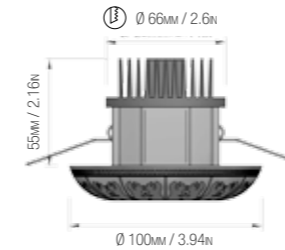

LOUIS DÉCORATIVE DOWNLIGHT - 10W - 110-220 V AC Vf 28 v dc If 350 mA / 5 W - 24 v dc

* LUMEN & LUX FLOW DATA RELATIVE TO CSL VERSION LED CRI 80 / 3000 K

MODEL SPECIFICS:

MODEL CODE: LUMEN: Lm/W: BEAM: CRI:
20LOUIS01 454 46 49° 80

VARIABLE PRODUCT CODES:

POWER SUPPLY 110/220 V AC
Code: N (Vf 28 If 350 - CSL)
POWER SUPPLY 24 V DC
Code: D (24 v dc - CLL)

COLOR TEMPERATURE:
Code: 2 (2700 Kelvin)
Code: 3 (3000 Kelvin)

FINISHES:
Code: B6 (Gold Brass + Lacq. Black)
Code: B7 (Gold Brass + Lacq. Blue)
Code: B8 (Gold Brass + Lacq. Green)
Code: B9 (Gold Brass + Lacq. Red)

* ADD THE VARIABLE CODES TO THE ITEM MASTER CODE.