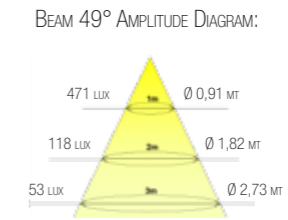

*“Only light can magnify shapes
by enabling them”*

**KYRA
KLARA**

KYRA

KLARA

MATERIALS

Brass
Sanded Glass

TECHNICAL SPECIFICATIONS

Led (CSL) : 10 W - 110 / 220 V AC - 3000 K
Led (CLL) : 5 W - 24 V DC - 3000 K
Round Dimensions: diameter 100 mm - height 53,5 mm
Square Dimensions: 100 x 100 mm - height 53,5 mm

LOUIS DÉCORATIVE DOWNLIGHT - 10W - 110-220 V AC Vf 28 v dc If 350 mA / 5 W - 24 v dc

* LUMEN & LUX FLOW DATA RELATIVE TO CSL VERSION LED CRI 80 / 3000 K

MODEL SPECIFICS:

MODEL CODE: LUMEN: Lm/W: BEAM: CRI:
20LOUIS01 454 46 49° 80