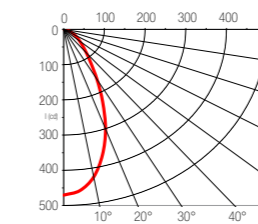

HENRY DÉCORATIVE DOWNLIGHT - 10W - 110-220 V AC Vf 28 v dc If 350 mA / 5 W - 24 v dc

* LUMEN & LUX FLOW DATA RELATIVE TO CSL VERSION LED CRI 80 / 3000 K

MODEL SPECIFICS:

MODEL CODE: LUMEN: Lm/W: BEAM: CRI:
20HENRY01 454 46 49° 80

VARIABLE PRODUCT CODES:

POWER SUPPLY 110/220 V AC
Code: N (Vf 28 If 350 - CSL)
POWER SUPPLY 24 V DC
Code: D (24 v dc - CLL)

COLOR TEMPERATURE:
Code: 2 (2700 Kelvin)
Code: 3 (3000 Kelvin)

FINISHES:
Code: B6 (Gold Brass + Lacq. Black)
Code: B7 (Gold Brass + Lacq. Blue)
Code: B8 (Gold Brass + Lacq. Green)
Code: B9 (Gold Brass + Lacq. Red)

* ADD THE VARIABLE CODES TO THE ITEM MASTER CODE.