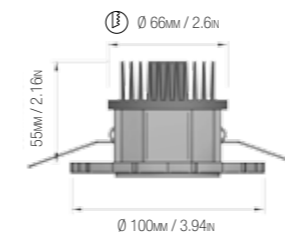

HENRY DÉCORATIVE DOWNLIGHT - 10W - 110-220 V AC Vf 28 v dc If 350 mA / 5 W - 24 v dc

* LUMEN & LUX FLOW DATA RELATIVE TO CSL VERSION LED CRI 80 / 3000 K

MODEL SPECIFICS:

MODEL CODE: LUMEN: Lm/W: BEAM: CRI:
20HENRY01 454 46 49° 80

VARIABLE PRODUCT CODES:

POWER SUPPLY 110/220 V AC
Code: N (Vf 28 If 350 - CSL)
POWER SUPPLY 24 V DC
Code: D (24 v dc - CLL)

COLOR TEMPERATURE:
Code: 2 (2700 Kelvin)
Code: 3 (3000 Kelvin)

FINISHES:
Code: B6 (Gold Brass + Lacq. Black)
Code: B7 (Gold Brass + Lacq. Blue)
Code: B8 (Gold Brass + Lacq. Green)
Code: B9 (Gold Brass + Lacq. Red)

* ADD THE VARIABLE CODES TO THE ITEM MASTER CODE.