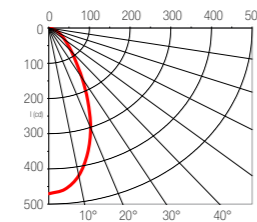

KLARA DÉCORATIVE DOWNLIGHT - 10W - 110-220 V AC Vf 28 v dc If 350 mA / 5 W - 24 v dc

* LUMEN & LUX FLOW DATA RELATIVE TO CSL VERSION LED CRI 80 / 3000 K

MODEL SPECIFICS:

MODEL CODE: LUMEN: Lm/W: BEAM: CRI:
20KLARA01 454 46 49° 80

VARIABLE PRODUCT CODES:

POWER SUPPLY 110/220 V AC
Code: N (Vf 28 If 350 - CSL)
POWER SUPPLY 24 V DC
Code: D (24 v dc - CLL)

COLOR TEMPERATURE:
Code: 2 (2700 Kelvin)
Code: 3 (3000 Kelvin)

FINISHES:
Code: CH (Chrome)
Code: GO (Gold Brass)

* ADD THE VARIABLE CODES TO THE ITEM MASTER CODE.