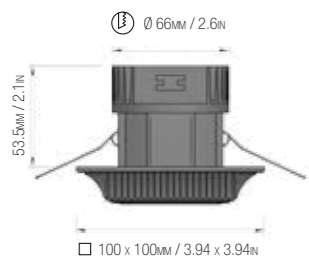

KLARA DÉCORATIVE DOWNLIGHT - 10W - 110-220 V AC Vf 28 v dc If 350 mA / 5 W - 24 v dc

* LUMEN & LUX FLOW DATA RELATIVE TO CSL VERSION LED CRI 80 / 3000 K

MODEL SPECIFICS:

MODEL CODE: LUMEN: Lm/W: BEAM: CRI:
20KLARA01 454 46 49° 80

VARIABLE PRODUCT CODES:

POWER SUPPLY 110/220 V AC
Code: N (Vf 28 If 350 - CSL)
POWER SUPPLY 24 V DC
Code: D (24 v dc - CLL)

COLOR TEMPERATURE:
Code: 2 (2700 Kelvin)
Code: 3 (3000 Kelvin)

FINISHES:
Code: CH (Chrome)
Code: GO (Gold Brass)

* ADD THE VARIABLE CODES TO THE ITEM MASTER CODE.