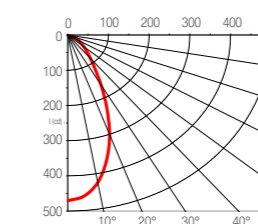

CHARLES DÉCORATIVE DOWNLIGHT - 10W - 110-220 V AC Vf 28 v dc If 350 mA / 5 W - 24 v dc

* LUMEN & LUX FLOW DATA RELATIVE TO CSL VERSION LED CRI 80 / 3000 K

MODEL SPECIFICS:

MODEL CODE: LUMEN: Lm/W: BEAM: CRI:
20CHARL01 454 46 49° 80

VARIABLE PRODUCT CODES:

POWER SUPPLY 110/220 V AC
Code: N (Vf 28 If 350 - CSL)
POWER SUPPLY 24 V DC
Code: D (24 v dc - CLL)

COLOR TEMPERATURE:
Code: 2 (2700 Kelvin)
Code: 3 (3000 Kelvin)

FINISHES:
Code: B6 (Gold Brass + Lacq. Black)
Code: B7 (Gold Brass + Lacq. Blue)
Code: B8 (Gold Brass + Lacq. Green)
Code: B9 (Gold Brass + Lacq. Red)

* ADD THE VARIABLE CODES TO THE ITEM MASTER CODE.