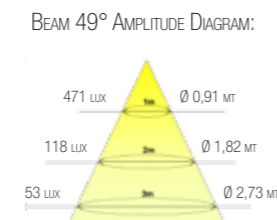

KLARA DÉCORATIVE DOWNLIGHT - 10W - 110-220 V AC Vf 28 v dc If 350 mA / 5 W - 24 v dc

* LUMEN & LUX FLOW DATA RELATIVE TO CSL VERSION LED CRI 80 / 3000 K

MODEL SPECIFICS:

MODEL CODE: LUMEN: Lm/W: BEAM: CRI:
20KLARA01 454 46 49° 80

VARIABLE PRODUCT CODES:

POWER SUPPLY 110/220 V AC
Code: N (Vf 28 If 350 - CSL)
POWER SUPPLY 24 V DC
Code: D (24 v dc - CLL)

COLOR TEMPERATURE:
Code: 2 (2700 Kelvin)
Code: 3 (3000 Kelvin)

FINISHES:
Code: CH (Chrome)
Code: GO (Gold Brass)

* ADD THE VARIABLE CODES TO THE ITEM MASTER CODE.