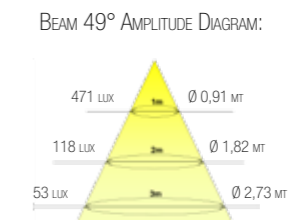

CHARLES DÉCORATIVE DOWNLIGHT - 10W - 110-220 V AC Vf 28 v dc If 350 mA / 5 W - 24 v dc

* LUMEN & LUX FLOW DATA RELATIVE TO CSL VERSION LED CRI 80 / 3000 K

MODEL SPECIFICS:

MODEL CODE: LUMEN: Lm/W: BEAM: CRI:
20CHARL01 454 46 49° 80

VARIABLE PRODUCT CODES:

POWER SUPPLY 110/220 V AC
Code: N (Vf 28 If 350 - CSL)
POWER SUPPLY 24 V DC
Code: D (24 v dc - CLL)

COLOR TEMPERATURE:
Code: 2 (2700 Kelvin)
Code: 3 (3000 Kelvin)

FINISHES:
Code: B6 (Gold Brass + Lacq. Black)
Code: B7 (Gold Brass + Lacq. Blue)
Code: B8 (Gold Brass + Lacq. Green)
Code: B9 (Gold Brass + Lacq. Red)

* ADD THE VARIABLE CODES TO THE ITEM MASTER CODE.