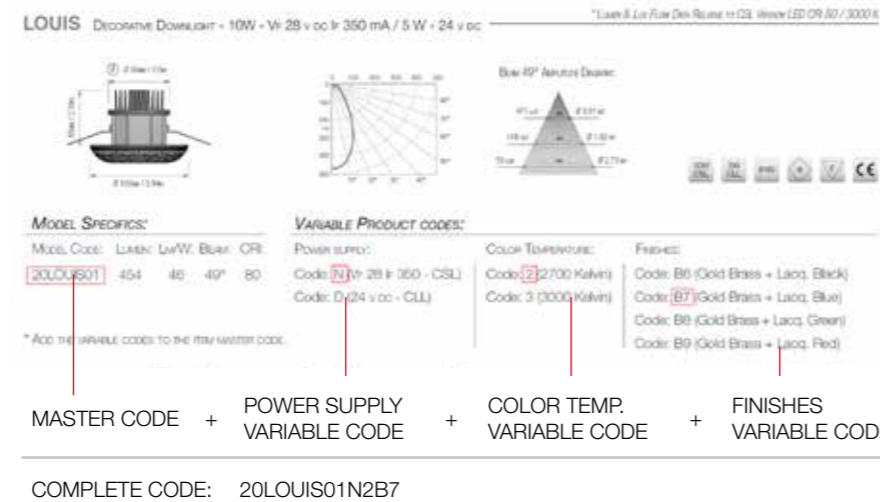

TECHNICAL DATA

Cantalupi Lighting models can be supplied in multiple various configurations so as to satisfy each single request.

For this reason, the COMPLETE CODE must be communicated to allow us to univocally identify the model.

Therefore, once the model is determined the MASTER CODE must be identified and annotated in the TECHNICAL DATA section and after that will be following the variable codes which are related to the type of power supply, LED color temperatures and the desired frame finishing, as shown in the diagram.

LOUIS DÉCORATIVE DOWNLIGHT - 10W - 110-220 V AC Vf 28 v dc If 350 mA / 5 W - 24 v dc

* LUMEN & LUX FLOW DATA RELATIVE TO CSL VERSION LED CRI 80 / 3000 K

MODEL SPECIFICS:

MODEL CODE: LUMEN: Lm/W: BEAM: CRI:
20LOUIS01 454 46 49° 80

VARIABLE PRODUCT CODES:

POWER SUPPLY 110/220 V AC
Code: N (Vf 28 If 350 - CSL)
POWER SUPPLY 24 V DC
Code: D (24 v dc - CLL)

COLOR TEMPERATURE:
Code: 2 (2700 Kelvin)
Code: 3 (3000 Kelvin)

FINISHES:
Code: B6 (Gold Brass + Lacq. Black)
Code: B7 (Gold Brass + Lacq. Blue)
Code: B8 (Gold Brass + Lacq. Green)
Code: B9 (Gold Brass + Lacq. Red)

* ADD THE VARIABLE CODES TO THE ITEM MASTER CODE.

KYRA DÉCORATIVE DOWNLIGHT - 10W - 110-220 V AC Vf 28 v dc If 350 mA / 5 W - 24 v dc

* LUMEN & LUX FLOW DATA RELATIVE TO CSL VERSION LED CRI 80 / 3000 K

MODEL SPECIFICS:

MODEL CODE: LUMEN: Lm/W: BEAM: CRI:
20KYRA01 454 46 49° 80

VARIABLE PRODUCT CODES:

POWER SUPPLY 110/220 V AC
Code: N (Vf 28 If 350 - CSL)
POWER SUPPLY 24 V DC
Code: D (24 v dc - CLL)

COLOR TEMPERATURE:
Code: 2 (2700 Kelvin)
Code: 3 (3000 Kelvin)

FINISHES:
Code: CH (Chrome)
Code: GO (Gold Brass)

* ADD THE VARIABLE CODES TO THE ITEM MASTER CODE.

HENRY DÉCORATIVE DOWNLIGHT - 10W - 110-220 V AC Vf 28 v dc If 350 mA / 5 W - 24 v dc

* LUMEN & LUX FLOW DATA RELATIVE TO CSL VERSION LED CRI 80 / 3000 K

MODEL SPECIFICS:

MODEL CODE: LUMEN: Lm/W: BEAM: CRI:
20HENRY01 454 46 49° 80

VARIABLE PRODUCT CODES:

POWER SUPPLY 110/220 V AC
Code: N (Vf 28 If 350 - CSL)
POWER SUPPLY 24 V DC
Code: D (24 v dc - CLL)

COLOR TEMPERATURE:
Code: 2 (2700 Kelvin)
Code: 3 (3000 Kelvin)

FINISHES:
Code: B6 (Gold Brass + Lacq. Black)
Code: B7 (Gold Brass + Lacq. Blue)
Code: B8 (Gold Brass + Lacq. Green)
Code: B9 (Gold Brass + Lacq. Red)

* ADD THE VARIABLE CODES TO THE ITEM MASTER CODE.

KLARA DÉCORATIVE DOWNLIGHT - 10W - 110-220 V AC Vf 28 v dc If 350 mA / 5 W - 24 v dc

* LUMEN & LUX FLOW DATA RELATIVE TO CSL VERSION LED CRI 80 / 3000 K

MODEL SPECIFICS:

MODEL CODE: LUMEN: Lm/W: BEAM: CRI:
20KLARA01 454 46 49° 80

VARIABLE PRODUCT CODES:

POWER SUPPLY 110/220 V AC
Code: N (Vf 28 If 350 - CSL)
POWER SUPPLY 24 V DC
Code: D (24 v dc - CLL)

COLOR TEMPERATURE:
Code: 2 (2700 Kelvin)
Code: 3 (3000 Kelvin)

FINISHES:
Code: CH (Chrome)
Code: GO (Gold Brass)

* ADD THE VARIABLE CODES TO THE ITEM MASTER CODE.

CHARLES DÉCORATIVE DOWNLIGHT - 10W - 110-220 V AC Vf 28 v dc If 350 mA / 5 W - 24 v dc

* LUMEN & LUX FLOW DATA RELATIVE TO CSL VERSION LED CRI 80 / 3000 K

MODEL SPECIFICS:

MODEL CODE: LUMEN: Lm/W: BEAM: CRI:
20CHARL01 454 46 49° 80

VARIABLE PRODUCT CODES:

POWER SUPPLY 110/220 V AC
Code: N (Vf 28 If 350 - CSL)
POWER SUPPLY 24 V DC
Code: D (24 v dc - CLL)

COLOR TEMPERATURE:
Code: 2 (2700 Kelvin)
Code: 3 (3000 Kelvin)

FINISHES:
Code: B6 (Gold Brass + Lacq. Black)
Code: B7 (Gold Brass + Lacq. Blue)
Code: B8 (Gold Brass + Lacq. Green)
Code: B9 (Gold Brass + Lacq. Red)

* ADD THE VARIABLE CODES TO THE ITEM MASTER CODE.