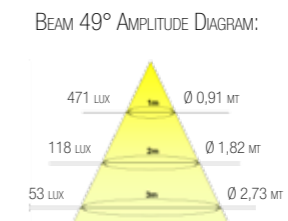

LOUIS DÉCORATIVE DOWNLIGHT - 10W - 110-220 V AC Vf 28 v dc If 350 mA / 5 W - 24 v dc

* LUMEN & LUX FLOW DATA RELATIVE TO CSL VERSION LED CRI 80 / 3000 K

MODEL SPECIFICS:

MODEL CODE: LUMEN: Lm/W: BEAM: CRI:
20LOUIS01 454 46 49° 80

* ADD THE VARIABLE CODES TO THE ITEM MASTER CODE.

KYRA DÉCORATIVE DOWNLIGHT - 10W - 110-220 V AC Vf 28 v dc If 350 mA / 5 W - 24 v dc

* LUMEN & LUX FLOW DATA RELATIVE TO CSL VERSION LED CRI 80 / 3000 K

MODEL SPECIFICS:

MODEL CODE: LUMEN: Lm/W: BEAM: CRI:
20KYRA01 454 46 49° 80

VARIABLE PRODUCT CODES:

POWER SUPPLY 110/220 V AC
Code: N (Vf 28 If 350 - CSL)
POWER SUPPLY 24 V DC
Code: D (24 v dc - CLL)

COLOR TEMPERATURE:
Code: 2 (2700 Kelvin)
Code: 3 (3000 Kelvin)

FINISHES:
Code: CH (Chrome)
Code: GO (Gold Brass)

* ADD THE VARIABLE CODES TO THE ITEM MASTER CODE.

HENRY DÉCORATIVE DOWNLIGHT - 10W - 110-220 V AC Vf 28 v dc If 350 mA / 5 W - 24 v dc

* LUMEN & LUX FLOW DATA RELATIVE TO CSL VERSION LED CRI 80 / 3000 K