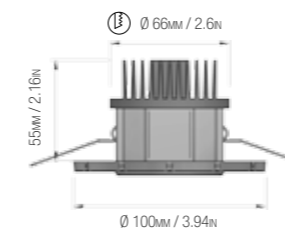

CHARLES DÉCORATIVE DOWNLIGHT - 10W - 110-220 V AC Vf 28 v dc If 350 mA / 5 W - 24 v dc

* LUMEN & LUX FLOW DATA RELATIVE TO CSL VERSION LED CRI 80 / 3000 K

MODEL SPECIFICS:

MODEL CODE: LUMEN: Lm/W: BEAM: CRI:
20CHARL01 454 46 49° 80

VARIABLE PRODUCT CODES:

POWER SUPPLY 110/220 V AC
Code: N (Vf 28 If 350 - CSL)
POWER SUPPLY 24 V DC
Code: D (24 v dc - CLL)

COLOR TEMPERATURE:
Code: 2 (2700 Kelvin)
Code: 3 (3000 Kelvin)

FINISHES:
Code: B6 (Gold Brass + Lacq. Black)
Code: B7 (Gold Brass + Lacq. Blue)
Code: B8 (Gold Brass + Lacq. Green)
Code: B9 (Gold Brass + Lacq. Red)

* ADD THE VARIABLE CODES TO THE ITEM MASTER CODE.