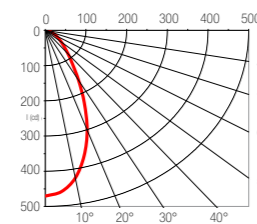

KYRA DÉCORATIVE DOWNLIGHT - 10W - 110-220 V AC Vf 28 v dc If 350 mA / 5 W - 24 v dc

* LUMEN & LUX FLOW DATA RELATIVE TO CSL VERSION LED CRI 80 / 3000 K

MODEL SPECIFICS:

MODEL CODE: LUMEN: Lm/W: BEAM: CRI:
20KYRA01 454 46 49° 80

VARIABLE PRODUCT CODES:

POWER SUPPLY 110/220 V AC
Code: N (Vf 28 If 350 - CSL)
POWER SUPPLY 24 V DC
Code: D (24 v dc - CLL)

COLOR TEMPERATURE:
Code: 2 (2700 Kelvin)
Code: 3 (3000 Kelvin)

FINISHES:
Code: CH (Chrome)
Code: GO (Gold Brass)

* ADD THE VARIABLE CODES TO THE ITEM MASTER CODE.