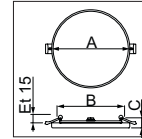

FRAMELESS

LED-Deckeneinbauleuchte FRAMELESS, rund, phasendimmbar, weißes Aluminiumgehäuse
Recessed LED ceiling luminaire FRAMELESS, round, phase dimmable, white aluminium housing,