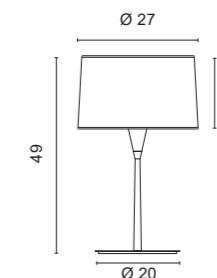

8020.01

Paralume in tessuto tecnico bianco ignifugo
Fireproof shade in white technical fabric