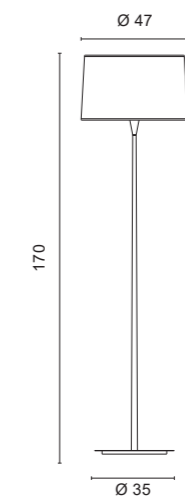

Accensione ON-OFF  
ON-OFF switch

Light sources

E27 LED

12W 2700K 1800lm (art. 0109/12XW)

12W 4000K 1800lm (art. 0109/12W)

15W 2700K 2200lm (art. 0109/15XW)

15W 4000K 2200lm (art. 0109/15W)

5,80 Kg