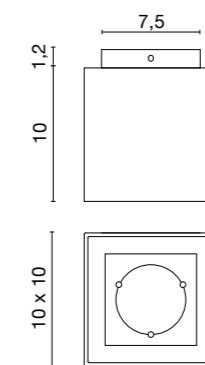

5561 0,70 kg

.01 Bianco - White

.02 Nero - Black

/W LED 6,5W 865lm 4000K

/WW LED 6,5W 844lm 3000K

/XW LED 6,5W 825lm 2700K