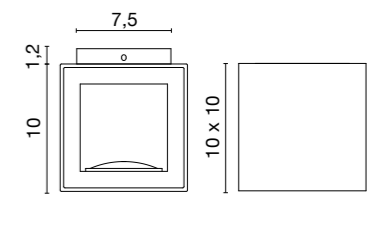

4561

0,70 kg

.01	Bianco - White
.01.11	Bianco / interno rosa - Out White / in pink
.01.30	Bianco / interno foglia argento - Out White / in silver leaf
.02.01	Nero / interno bianco - Out black / in white
.02.29	Nero / interno foglia oro - Out black / in gold leaf
.25.01	Dorato satinato/interno bianco - Out satin gold / in white
.31.01	Cromato lucido/interno bianco - Out chromed / in white
.35	Verniciato sabbia - Painted sand finishing

/W LED 6,5W 865lm 4000K

/WW LED 6,5W 844lm 3000K

/XW LED 6,5W 825lm 2700K