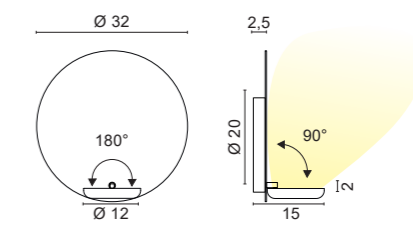

4629 Dimmerabile DALI - DALI dimming

- .01 Bianco - White
- .02.29 Nero, foglia oro - Black, gold leaf
- .25.01 Dorato satinato, bianco - Golded satin, white
- .32.01 Nickel satinato, bianco - Nickel mat, white

Color temperature	Light sources	lm
/W 4000K	LED 13,8W	2480lm
/WW 3000K	LED 13,8W	2300lm
/XW 2700K	LED 13,8W	2050lm

F 1,50 Kg