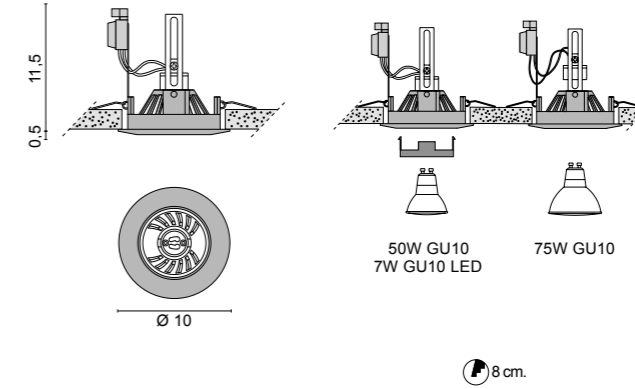

EOS PIU'

1. **6263** Eos più
2. .01 Bianco - White
   - .21 Dorato lucido - Shiny golded
   - .31 Cromato - Chromed
   - .32 Nickel satinato - Nickel mat

Light sources
7W GU10 LED DIM (cod. 0104/16)
7W GU10 LED (cod. 0094/16)
50W GU10 (cod. 0072)
75W GU10

0,20 Kg

GAMMA