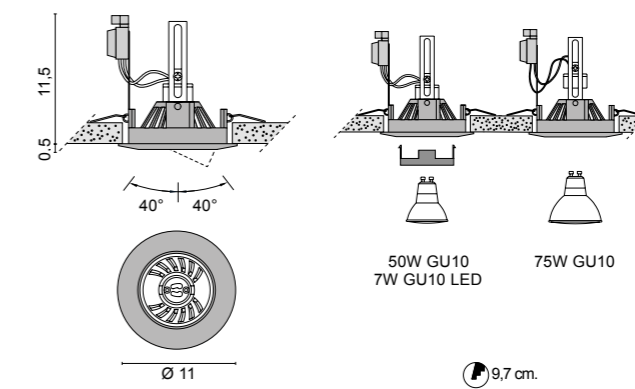

1. **6249** Gamma
2. .01 Bianco - White
   - .21 Dorato lucido - Shiny golded
   - .31 Cromato - Chromed
   - .32 Nickel satinato - Nickel mat

Light sources
7W GU10 LED DIM (cod. 0104/16)
7W GU10 LED (cod. 0094/16)
50W GU10 (cod. 0072)
75W GU10

0,25 Kg

STELLA