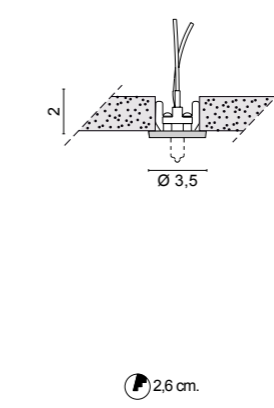

1. **6204** Stella
2. .01 Bianco - White
   - .02 Nero - Black
   - .21 Dorato lucido - Shiny golded
   - .31 Cromato - Chromed
   - .32 Nickel satinato - Nickel mat

Light sources
12V 10W G4

0,03 Kg