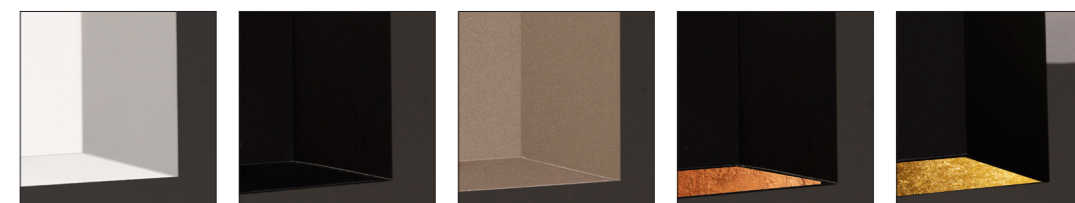

Codici finiture - Finishes codes

.01 Bianco - White

.02 Nero - Black

.35 Sabbia - Sand

.02.28 Nero foglia rame
Black copper leaf

.02.29 Nero foglia oro
Black gold leaf