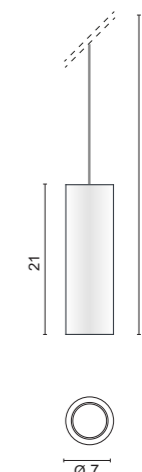

design U.T. - 2020

Lampade a sospensione di facile installazione caratterizzate dallo spessore dell'alluminio e dall'assenza di viti. Disponibili in due lunghezze e in diverse finiture.

I rosoni ed accessori sono da ordinare separatamente in base alla tipologia della composizione scelta. (pg.214).

La collezione Egotube si completa con la versione a plafone (pg.328).

Easy to install pendant lamps enhance design concept through the thickness of the aluminum and the screwless surface.

Available in two lengths and in different finishes.

The ceiling roses and accessories need to be ordered separately according to the type of composition chosen. (pg.214).

The Egotube collection is completed with the ceiling application (pg.328).

Suspensions faciles à installer caractérisées par l'épaisseur de l'aluminium et l'absence de vis.

Disponible en deux longueurs et en différentes finitions.

Les rosaces et accessoires sont à commander séparément selon le type de composition choisi. (page.214).

La collection Egotube est complétée par la version plafonnier (p.328).

Lámparas colgantes de fácil instalación caracterizadas por el grosor del aluminio y la ausencia de tornillos.

Disponible en dos longitudes y en diferentes acabados.

Los florones y los accesorios deben pedirse por separado según el tipo de composición elegida. (pág.214).

La colección Egotube se completa con la versión de techo (pág.328).

Einfach zu installierende Pendelleuchten, die sich durch die Dicke des Aluminiums und das Fehlen von Schrauben auszeichnen.

Erhältlich in zwei Längen und in verschiedenen Ausführungen.

Deckenrosetten und Zubehör sind je nach gewählter Zusammenstellung separat zu bestellen. (Seite.214).