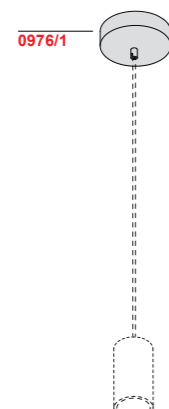

Accessori e rosoni per sistemi a sospensione 230V
Accessories and ceiling roses for LED suspension systems with 230V

Riferimento progetti - Projects reference:
BALOON - UNIDEA - MIR - PRÊT-À-PORTER - EGOTUBE

0607 IN: 50/60Hz 220-240V Ø 9,3cm H 3cm Rosone in policarbonato per sospensione senza cavo - 1 lampada <i>Polycarbonate ceiling rose for suspension without cable - 1 lamp</i> Colore .01 Bianco - White .02 Nero - Black .35 Verniciato sabbia - Painted sand finishing	0976/1 IN: 50/60Hz 220-240V Ø 10cm H 3cm Rosone in metallo per sospensione senza cavo - 1 lampada <i>Metal ceiling rose for suspension without cable - 1 lamp</i> Colore .01 Bianco - White .02 Nero - Black .71 Fumè	0976/2 IN: 50/60Hz 220-240V Ø 10cm H 3cm Rosone in metallo per sospensione senza cavo - 2 lampade <i>Metal ceiling rose for suspension without cable - 2 lamps</i> Colore .01 Bianco - White .02 Nero - Black .71 Fumè	0976/3 IN: 50/60Hz 220-240V Ø 10cm H 3cm Rosone in metallo per sospensione senza cavo - 3 lampade <i>Metal ceiling rose for suspension without cable - 3 lamps</i> Colore .01 Bianco - White .02 Nero - Black .71 Fumè