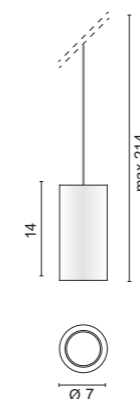

1661

.01	Bianco - White
.02	Nero - Black
.35	Sabbia - Sand
.02.28	Nero foglia rame - Black copper leaf
.02.29	Nero foglia oro - Black gold leaf
.31.01	Cromato, interno bianco Chromed, in white

Light sources

GU10 LED
7W 2700K 580lm (art. 0094/XW)
7W 3000K 600lm (art. 0094/WW)
7W 4000K 630lm (art. 0094/W)

7W 2700K 510lm (art. 0104/XW)	Dim
7W 3000K 530lm (art. 0104/WW)	Dim
7W 4000K 550lm (art. 0104/W)	Dim

0,40 Kg