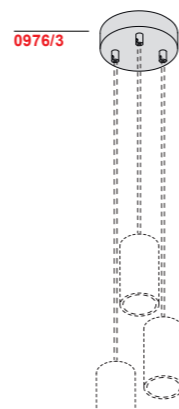

Accessori e rosoni per sistemi a sospensione 230V
Accessories and ceiling roses for LED suspension systems with 230V

Riferimento progetti - Projects reference:
BALOON - UNIDEA - MIR - PRÊT-À-PORTER - EGOTUBE

0607 IN: 50/60Hz 220-240V Ø 9,3cm H 3cm Rosone in policarbonato per sospensione senza cavo - 1 lampada <i>Polycarbonate ceiling rose for suspension without cable - 1 lamp</i> Colore .01 Bianco - White .02 Nero - Black .35 Verniciato sabbia - Painted sand finishing	0976/1 IN: 50/60Hz 220-240V Ø 10cm H 3cm Rosone in metallo per sospensione senza cavo - 1 lampada <i>Metal ceiling rose for suspension without cable - 1 lamp</i> Colore .01 Bianco - White .02 Nero - Black .71 Fumè	0976/2 IN: 50/60Hz 220-240V Ø 10cm H 3cm Rosone in metallo per sospensione senza cavo - 2 lampade <i>Metal ceiling rose for suspension without cable - 2 lamps</i> Colore .01 Bianco - White .02 Nero - Black .71 Fumè	0976/3 IN: 50/60Hz 220-240V Ø 10cm H 3cm Rosone in metallo per sospensione senza cavo - 3 lampade <i>Metal ceiling rose for suspension without cable - 3 lamps</i> Colore .01 Bianco - White .02 Nero - Black .71 Fumè