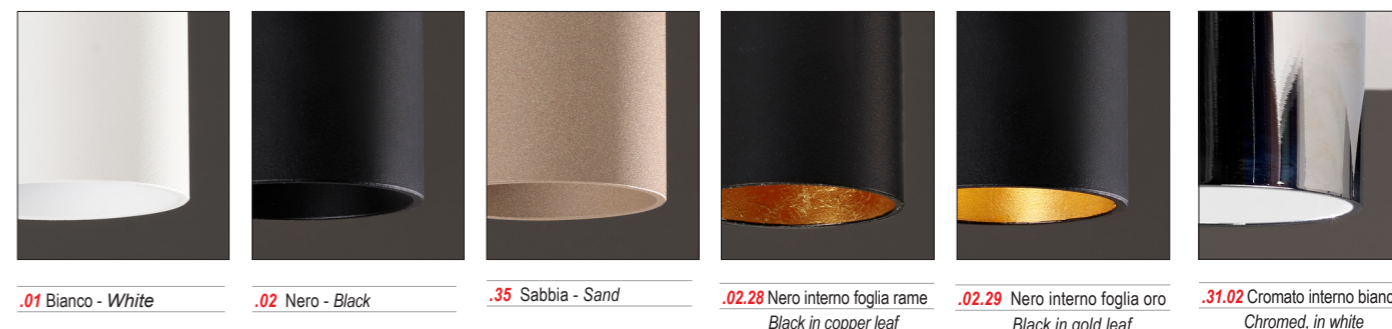

0,40 Kg

Codici finiture - Finishes codes

.01 Bianco - White

.02 Nero - Black

.35 Sabbia - Sand

.02.28 Nero interno foglia rame
Black in copper leaf.02.29 Nero interno foglia oro
Black in gold leaf.31.02 Cromato interno bianco
Chromed, in white