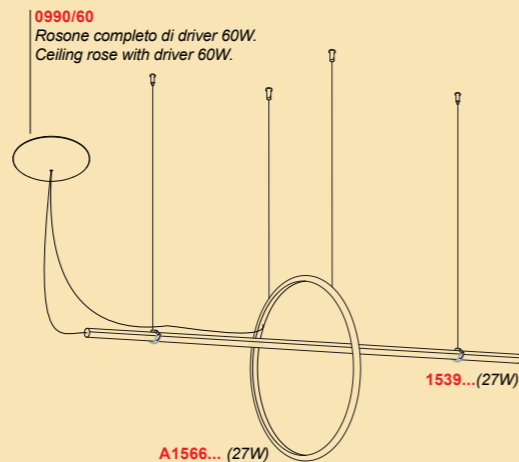

DIMMERAZIONE
DIMMING

1...10 V	0-10V
/P /N /ID	
/P /N /ID	
/P /N /ID	
/P /N /ID	
/P /N /ID	
/P /N /ID	

50/60Hz 220-230V - 100W

ROSONE COMPLETO DI DRIVER 150W
CEILING ROSE WITH DRIVER 150W

Code	W	Codici finiture - Finishes codes
0990/150	150W	.01 Bianco - White
0990/150	150W	.02 Nero - Black
0990/150	150W	.85 Verniciato argento - Painted silver finishing
0990/150	150W	.86 Verniciato oro - Painted gold finishing
0990/150	150W	.87 Verniciato rame - Painted copper finishing
0990/150	150W	.88 Verniciato bronzo - Painted bronze finishing

DIMMERAZIONE
DIMMING

1...10 V	0-10V
/P /N /ID	
/P /N /ID	
/P /N /ID	
/P /N /ID	
/P /N /ID	
/P /N /ID	

50/60Hz 220-230V - 150W

ROSONE COMPLETO DI DRIVER 200W (2x100W)
CEILING ROSE WITH DRIVER 200W (2x100W)

Code	W	Codici finiture - Finishes codes
0990/200	200W	.01 Bianco - White
0990/200	200W	.02 Nero - Black
0990/200	200W	.85 Verniciato argento - Painted silver finishing
0990/200	200W	.86 Verniciato oro - Painted gold finishing
0990/200	200W	.87 Verniciato rame - Painted copper finishing
0990/200	200W	.88 Verniciato bronzo - Painted bronze finishing

DIMMERAZIONE
DIMMING

1...10 V	0-10V
/P /N /ID	
/P /N /ID	
/P /N /ID	
/P /N /ID	
/P /N /ID	
/P /N /ID	

50/60Hz 220-230V - 200W

Esempi di installazione multipla, la scelta del rosone è determinata dalla somma delle potenze delle singole lampade.
Examples of multiple installation, the choice of the ceiling rose depends on total power consumption.

Kit di fissaggio a sospensione fornito con la lampada. - Suspension fixing kit supplied with the lamp.