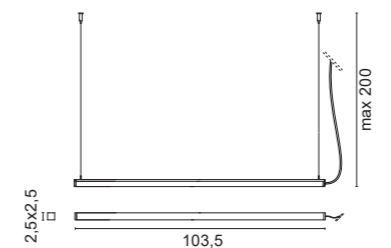

1,10 Kg

**CUSTOM SIZE** - Tabella lunghezze disponibili a richiesta - Table of available lengths on request.

| cm. | watt | 2700K (XW) | lm | 3000K (WW) | lm | 4000K (W) | lm |
|------------|------------|---------------------|-------------|---------------------|-------------|--------------------|-------------|
| 103 | 15W | 1559.01/XW * | 1560 | 1559.01/WW * | 1650 | 1559.01/W * | 1840 |
| 128 | 18,5W | A1559.01/125/XW | 1955 | A1559.01/125/WW | 2068 | A1559.01/125/W | 2306 |
| 153 | 22W | A1559.01/150/XW | 2340 | A1559.01/150/WW | 2475 | A1559.01/150/W | 2760 |
| 178 | 26,5W | A1559.01/175/XW | 2735 | A1559.01/175/WW | 2893 | A1559.01/175/W | 3226 |
| 203 | 30W | A1559.01/200/XW | 3120 | A1559.01/200/WW | 3300 | A1559.01/200/W | 3680 |
| 228 | 33,5W | A1559.01/225/XW | 3515 | A1559.01/225/WW | 3718 | A1559.01/225/W | 4146 |
| 253 | 37,5W | A1559.01/250/XW | 3900 | A1559.01/250/WW | 4125 | A1559.01/250/W | 4600 |
| 278 | 41,5W | A1559.01/275/XW | 4295 | A1559.01/275/WW | 4543 | A1559.01/275/W | 5066 |
| 303 | 45W | A1559.01/300/XW | 4680 | A1559.01/300/WW | 4950 | A1559.01/300/W | 5520 |