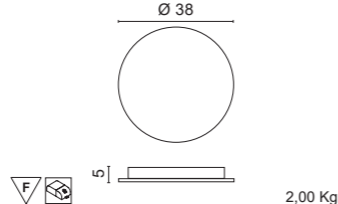

DIMMERAZIONE
DIMMING

1...10 V	0-10V
/P /N /ID	
/P /N /ID	
/P /N /ID	
/P /N /ID	
/P /N /ID	
/P /N /ID	

50/60Hz 220-230V - 200W