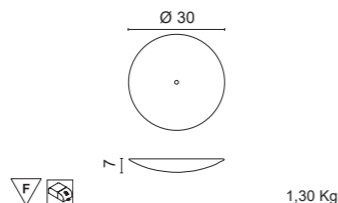

DIMMERAZIONE
DIMMING

1...10 V	0-10V
/P /N /ID	
/P /N /ID	
/P /N /ID	
/P /N /ID	
/P /N /ID	
/P /N /ID	

50/60Hz 220-230V - 150W