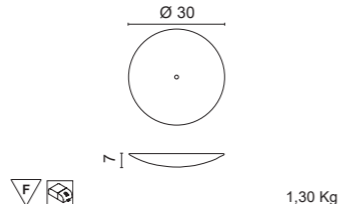

DIMMERAZIONE
DIMMING

1...10 V	0-10V
/P /N /ID	
/P /N /ID	
/P /N /ID	
/P /N /ID	
/P /N /ID	
/P /N /ID	

50/60Hz 220-230V - 100W