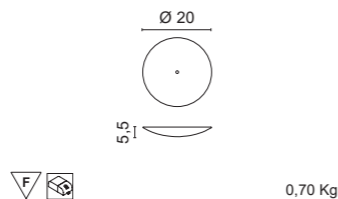

Rosoni per sistemi a sospensione 24V - Ceiling roses for suspension systems 24V

Riferimento progetti - Projects reference:
WANDA system - LANCIA system - LANCIA system
MULTI LANCIA system - EXTRA system

ROSONE COMPLETO DI DRIVER 60W
CEILING ROSE WITH DRIVER 60W

Code	W	Codici finiture - Finishes codes
0990/60	60W	.01 Bianco - White
0990/60	60W	.02 Nero - Black
0990/60	60W	.85 Verniciato argento - Painted silver finishing
0990/60	60W	.86 Verniciato oro - Painted gold finishing
0990/60	60W	.87 Verniciato rame - Painted copper finishing
0990/60	60W	.88 Verniciato bronzo - Painted bronze finishing

DIMMERAZIONE
DIMMING

1...10 V
/P /N
/P /N
/P /N
/P /N
/P /N
/P /N

50/60Hz 220-230V - 60W