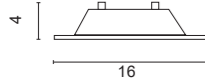

# Flip Flip maxi

**5529**

- .01 Bianco - White
- .02 Nero - Black
- .31 Cromato lucido - Shiny chromed
- .32 Nickel satinato - Nickel mat
- .35 Verniciato sabbia - Painted sand finishing

*Light sources*

- GX 53 LED
- 8W 2700K 650lm (art. 0103/XW) Dim
- 8W 3000K 680lm (art. 0103/WW)
- 8W 4000K 700lm (art. 0103/W)