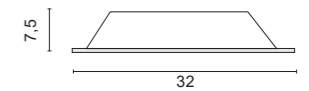

5529

- .01 Bianco - White
- .02 Nero - Black
- .31 Cromato lucido - Shiny chromed
- .32 Nickel satinato - Nickel mat
- .35 Verniciato sabbia - Painted sand finishing

Light sources

- GX 53 LED
- 8W 2700K 650lm (art. 0103/XW) Dim
- 8W 3000K 680lm (art. 0103/WW)
- 8W 4000K 700lm (art. 0103/W)

0,60 Kg

5159

- .01 Bianco - White
- .02 Nero - Black
- .31 Cromato lucido - Shiny chromed
- .32 Nickel satinato - Nickel mat
- .35 Verniciato sabbia - Painted sand finishing

Color temperature	Light sources	lm
/W 4000K	LED 17,3W	2330lm
/WW 3000K	LED 17,3W	2200lm

2,30 Kg

5161 DIM

- .01 Bianco - White
- .02 Nero - Black
- .31 Cromato lucido - Shiny chromed
- .32 Nickel satinato - Nickel mat
- .35 Verniciato sabbia - Painted sand finishing

Color temperature	Light sources	lm
/W/DIM 4000K	LED 17,3W	2330lm
/WW/DIM 3000K	LED 17,3W	2200lm

2,30 Kg

5161 DIM DALI

- .01 Bianco - White
- .02 Nero - Black
- .31 Cromato lucido - Shiny chromed
- .32 Nickel satinato - Nickel mat
- .35 Verniciato sabbia - Painted sand finishing

Color temperature	Light sources	lm
/W/DALI 4000K	LED 17,3W	2330lm
/WW/DALI 3000K	LED 17,3W	2200lm

2,30 Kg

Codici finiture - Finishes codes