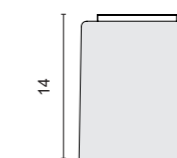

Fokus

5186

.57 Vetro bianco - White glass

Light sources

G9 LED

3,5W 3000K 350lm (art. 0092/16)

0,80 Kg

Ø 11