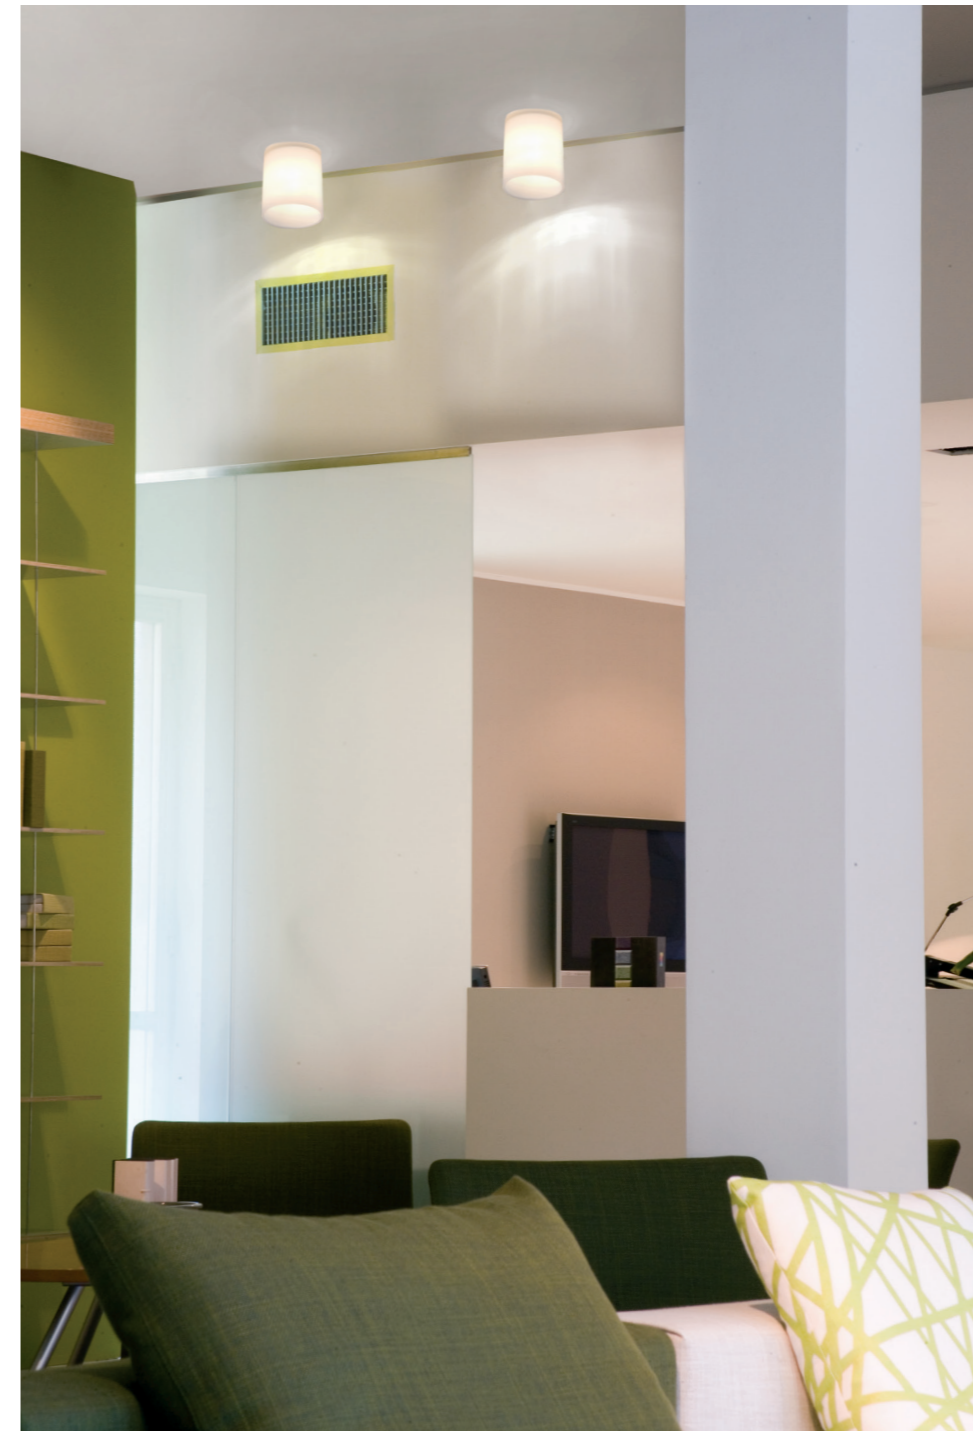

Piccola Lampada a soffitto a Luce diffusa in vetro extrachiaro verniciato bianco.
Il disegno della lampada è tutto caratterizzato dal volume del diffusore.
La collezione Fokus si completa con la versione a sospensione (pg. 222).

*Small ceiling lamp with diffused light in extra-clear white painted glass.
The design of the lamp is all characterized by the volume of the diffuser.
The Fokus collection is completed with the suspension version (pg. 222).*

*Petit plafonnier à lumière diffuse en verre verni blanc extra-clair.
Le design de la lampe est tout caractérisé par le volume du diffuseur.
La collection Fokus est complétée par la version à suspension (p. 222).*

*Lámpara de techo pequeña con luz difusa en vidrio pintado blanco extraclaro.
El diseño de la lámpara se caracteriza por el volumen del difusor.
La colección Fokus se completa con la versión de suspensión (pág. 222).*

*Kleine Deckenleuchte mit diffusem Licht aus extra klarem weiß lackiertem Glas.
Das Design der Leuchte wird durch das Volumen des Diffusors geprägt.
Abgerundet wird die Fokus Kollektion durch die Pendelversion (S. 222).*

*Небольшой потолочный светильник из сверхпрозрачного белого окрашенного стекла с рассеянным светом.
Дизайн светильника отличается объемом рассеивателя.
Коллекция Fokus дополняется подвесной версией (стр. 222).*

Fokus

5186

.57 Vetro bianco - White glass

Light sources

G9 LED

3,5W 3000K 350lm (art. 0092/16)

0,80 Kg

Ø 11