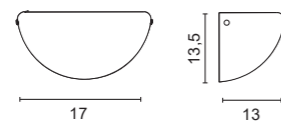

4249

.57 Vetro bianco - White glass

Light sources

E 27 LED

12W 2700K 1800lm (art. 0109/12/XW)

12W 4000K 1800lm (art. 0109/12/W)

IP43

1,40 Kg