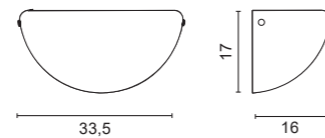

4251

.57 Vetro bianco - White glass

Light sources

E 27 LED

12W 2700K 1800lm (art. 0109/12/XW)

12W 4000K 1800lm (art. 0109/12/W)

15W 2700K 2200lm (art. 0109/15/XW)

15W 4000K 2200lm (art. 0109/15/W)

IP43

1,70 Kg