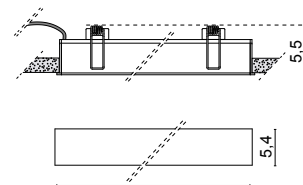

6655 102
6656 152

6655 101,5x4,8 cm.
6656 151,5x4,8 cm.

6655 Linea Maxi

.01 Bianco - White

Color temperature	Light sources	lm
/W 4000K	LED 24V 18W	2260lm
/WW 3000K	LED 24V 18W	2020lm
/XW 2700K	LED 24V 18W	1890lm

IP 40, CR1-90, 1,00 Kg

Versione ETL disponibile a richiesta.
ETL version available upon request.

6656 Linea Maxi

.01 Bianco - White

Color temperature	Light sources	lm
/W 4000K	LED 24V 27W	3390lm
/WW 3000K	LED 24V 27W	3030lm
/XW 2700K	LED 24V 27W	2835lm

IP 40, CR1-90, 1,50 Kg

Versione ETL disponibile a richiesta.
ETL version available upon request.

Opportunamente installato garantisce UGR < 19 (Indice unificato d'abbagliamento)
Conveniently positioned grants an UGR < 19 (Unified Glare Rating)