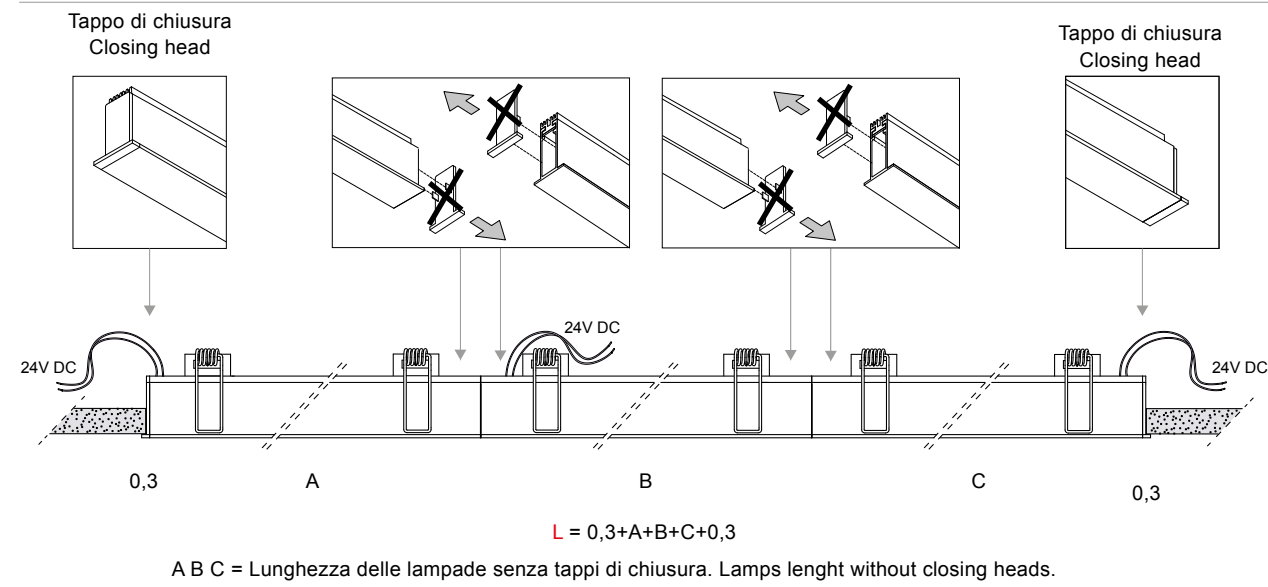

Lunghezze superiori ai 3 metri si ottengono accostando i singoli elementi, il foro d'incasso si calcola con la seguente formula:
Configurations longer than 3 meters can be obtained by putting single fittings side by side in a row, the cutout length can be calculated with the formula hereunder:

Esempi - Examples $\square$ 2,2xL cm.

Su richiesta sono disponibili soluzioni angolari a 90° - 90° angled options are available upon request