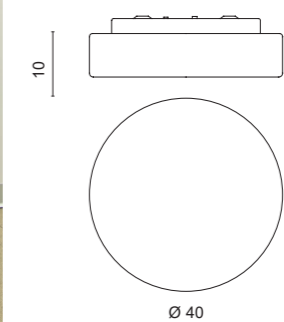

5234
.57 Vetrol bianco - White glass

Light sources	Color temperature	Light sources	lm
E 27 LED	/W/DIM 4000K	LED 17,3W	2452lm
2x12W 2700K 1800lm (art. 0109/12XW)	/WW/DIM 3000K	LED 17,3W	2452lm
2x12W 4000K 1800lm (art. 0109/12W)			
2x15W 2700K 2200lm (art. 0109/15XW)			
2x15W 4000K 2200lm (art. 0109/15W)			

IP40 2,80Kg

5235
.57 Vetrol bianco - White glass

Color temperature	Light sources	lm
/W 4000K	LED 17,3W	2452lm
/WW 3000K	LED 17,3W	2452lm

IP40 2,80Kg