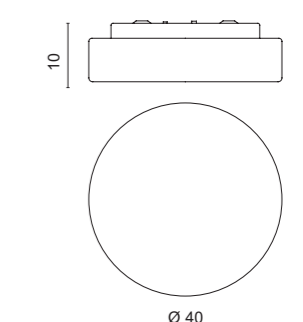

5241 DIM
.57 Vetrol bianco - White glass

Color temperature	Light sources	lm
/W/DIM 4000K	LED 17,3W	2452lm
/WW/DIM 3000K	LED 17,3W	2452lm

IP40 2,80Kg

5241 DIM DALI
.57 Vetrol bianco - White glass

Color temperature	Light sources	lm
/W/DALI 4000K	LED 17,3W	2452lm
/WW/DALI 3000K	LED 17,3W	2452lm

IP40 2,80Kg