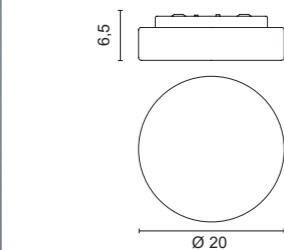

5518
.57 Vetrol bianco - White glass

Color temperature	Light sources	lm
/WW 3000K	LED 8W	670lm

IP40 1,40Kg