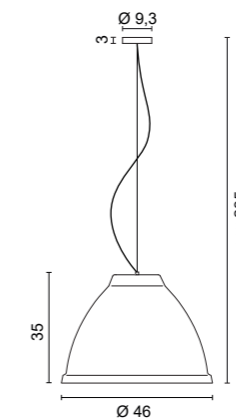

Pavillon

.01 Bianco - White

.02.01 Nero / interno bianco - Out black / in white

.05.01 Rosso / interno bianco - Out red / in white

.35 Verniciato sabbia - Painted sand finishing

1558

- .01** Bianco - White
- .02.01** Nero / interno bianco - Out black / in white
- .05.01** Rosso / interno bianco - Out red / in white
- .35** Verniciato sabbia - Painted sand finishing

Light sources

- E27 LED
- 15W 2700K 2200lm (art. 0109/15/XW)
- 15W 4000K 2200lm (art. 0109/15/W)

1,10 Kg

Optional

- 0532**
- Ø 1 cm
- H 3,5cm

Elemento per decentramento
Displacement component

- .31** Cromato lucido - Chromed