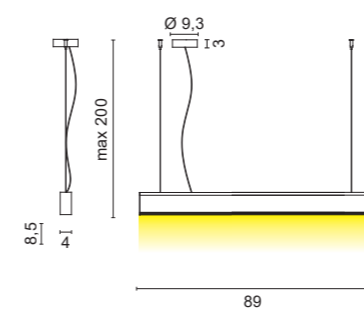

1525

.01 Bianco - White

Dimmerabile su richiesta
Dimmable on request

Color temperature	Light sources	lm
/W 4000K	LED 25W	3860lm
/WW 3000K	LED 25W	3680lm

IP40 1,80 Kg