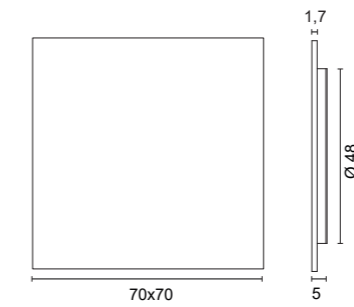

4591

.01	Bianco grezzo - Raw White
.14	Lavagna - Blackboard
.29	Foglia oro - Gold leaf
.30	Foglia argento - Silver leaf

Color temperature	Light sources	lm
/W 4000K	LED 24W CRI>90	2944lm
/WW 3000K	LED 24W CRI>90	2640lm
/XW 2700K	LED 24W CRI>90	2496lm

IP40 CEN 300 R 7,50 Kg