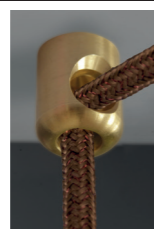

Optional

0975/1
Ø 2cm
H 2,5cm
1 Decentratore per soffitto in ottone satinato
1 Satin brass displacement element for ceiling fixing