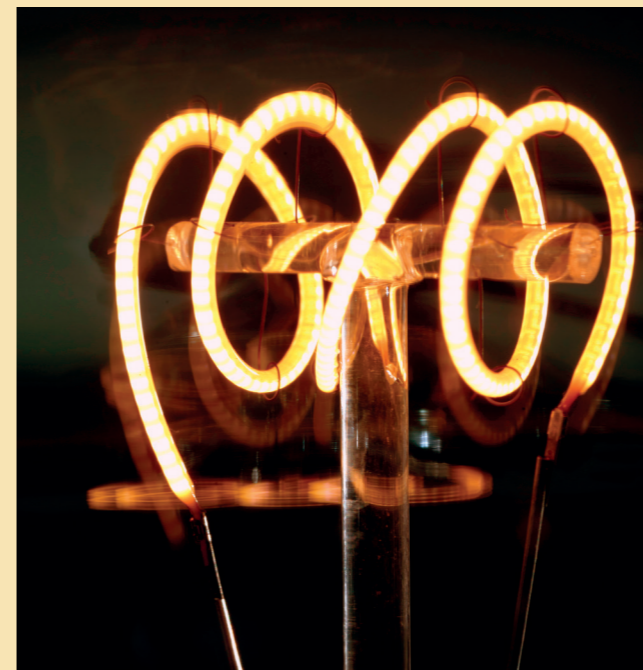

Lampes de table et lampadaires en fer brut et verre soufflé Ampoules à filament Led comme élément décoratif. La forme et l'effet rétro des ampoules donnent à Unidea ce surplus d'élégance évocatrice et émotionnelle qui rend le projet d'éclairage unique. La collection Unidea est complétée par les et suspendues (p.202).

Lámparas de sobremesa y de pie fabricadas en hierro crudo y vidrio soplado Bombillas de filamento Led como elemento decorativo. La forma y el efecto retro de las bombillas confieren a Unidea ese excedente de elegancia evocadora y emocional que hace que el proyecto de iluminación sea único. La colección Unidea se completa con las versiones suspensión (pág.202).

Tisch- und Stehleuchten aus Roheisen und mundgeblasenem Glas LED-Glühbirnen als dekoratives Element. Die Form und der Retro-Effekt der Glühbirnen verleihen Unidea den Überschuss an stimmungsvoller und emotionaler Eleganz, der das Beleuchtungsprojekt einzigartig macht. Die Unidea-Kollektion wird durch die und Aufhängung (S.202) vervollständigt.

Настольные и напольные светильники из необработанного железа с лампами со светодиодными декоративными нитями. Внешний вид ретро придает светильникам Unidea дополнительную эмоциональную элегантность и дает уникальный световой эффект. В коллекции Unidea есть и подвесные (стр.202) модели.

Unidea