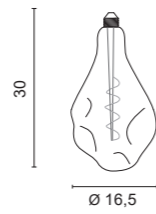

Light sources

E27 LED
.70 - 5W 250lm 2000K
.71 - 5W 150lm 2000K

Dim 0,20 Kg