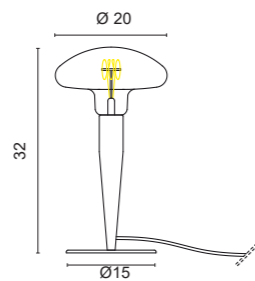

Unidea

2512
 .70 Retro'
 Accensione ON-OFF
 ON-OFF switch

Light sources
 E27 LED
 5W 2000K 250lm

▽ □ 1,00 Kg

3511
 .70 Retro'
 Accensione ON-OFF
 ON-OFF switch

Light sources
 E27 LED
 11W 2000K 1000lm

▽ 4,30 Kg