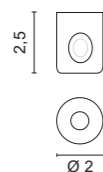

Optional

0975/1
Ø 2cm
H 2,5cm
1 Decentratore per soffitto in ottone satinato
1 Satin brass displacement element for ceiling fixing