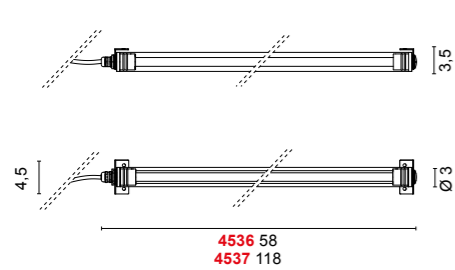

4536 Wanda
.33 Acciaio satinato - Matt steel

Color temperature	Light sources	lm
/W 4000K	LED 24V 7,5W	920m
/WW 3000K	LED 24V 7,5W	825lm
/XW 2700K	LED 24V 7,5W	780lm

Versione ETL disponibile a richiesta.
ETL version available upon request.

4537 Wanda
.33 Acciaio satinato - Matt steel

Color temperature	Light sources	lm
/W 4000K	LED 24V 16,5W	2024lm
/WW 3000K	LED 24V 16,5W	1815lm
/XW 2700K	LED 24V 16,5W	1716lm

Versione ETL disponibile a richiesta.
ETL version available upon request.