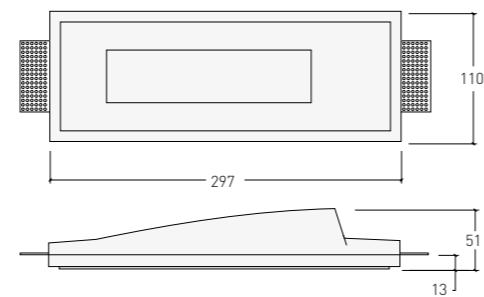

TELMA 2045 LED

REF. 2045

1 x Max 1 W LED

1 x Max 25 W G9 240 V

1 x 5 W Led 220 V

Medidas / Size: ↔ 110 mm † 297 mm

Acabados / Finishes

Color / Colour: Blanco / White

Material: Inesplast

Aleación especial de escayola /

Special plaster alloy

Alimentador Led incluido

Led Driver included

Empotramiento / Cut out size: 113 x 300 mm

REF. TELMA 2045

PRECIO PVP. / PRICE LED : 66 €

PRECIO PVP. / PRICE G9 : 35 €

PRECIO PVP. / PRICE LED 5 W : Consult. €

KAVA 2041 LED

REF. 2041

1 x Max 1 W LED

1 x Max 25 W G9 240 V

1 x 5 W Led 220 V

Medidas / Size: ↔ 160 mm † 245 mm

Acabados / Finishes

Color / Colour: Blanco / White

Material: Inesplast

Aleación especial de escayola /

Special plaster alloy

Alimentador Led incluido

Led Driver included

Empotramiento / Cut out size: 163 x 248 mm