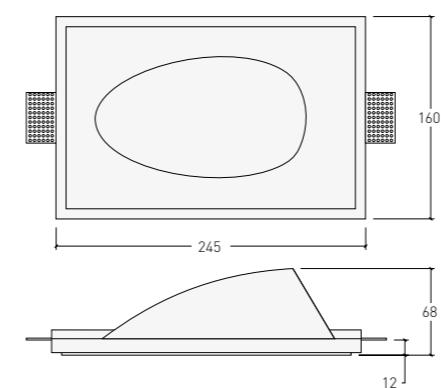

Acabados / Finishes

Color / Colour: Blanco / White

Material: Inesplast

Aleación especial de escayola /

Special plaster alloy

Alimentador Led incluido

Led Driver included

Empotramiento / Cut out size: 163 x 248 mm