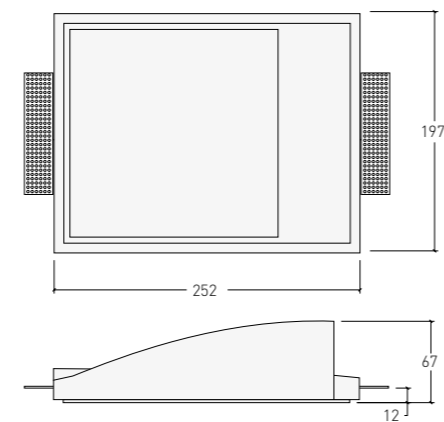

METRO 2031 LED

REF. 2031

1 x Max 1 W LED

1 x Max 25 W G9 240 V

1 x 5 W Led 220 V

Medidas / Size: ↔ 197 mm † 252 mm

Acabados / Finishes

Color / Colour: Blanco / White

Material: Inesplast

Aleación especial de escayola /

Special plaster alloy

Alimentador Led incluido

Led Driver included

Empotramiento / Cut out size: 200 x 255 mm

ANEXO TÉCNICO CATÁLOGO GENERAL ESCAYOLA
ANNEX TECHNICAL PLASTER & LIGHTING