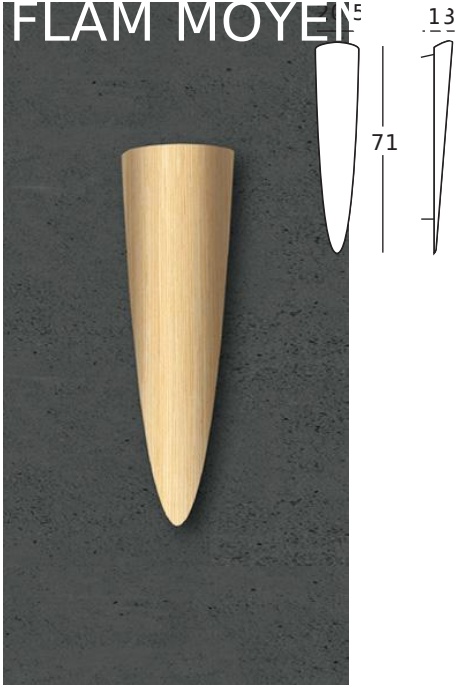

FLAM MOYEN

Wall lamp in wood, with indirect compactfluorescent lighting.

REFERENCE AP.FLAM.MM

Sources

Fluo T5 - Electronic ballast - 39 W / 2G11

Features

⊕ IP 20 CE EKO 850°C

Side diffusing polycarbonate screen.

WEIGHT

2 Kg

ORIENTATION

FINISHES

01 / Natural Oak

05 / Dark Oak

58 / Brown Oak

59 / Grey Oak