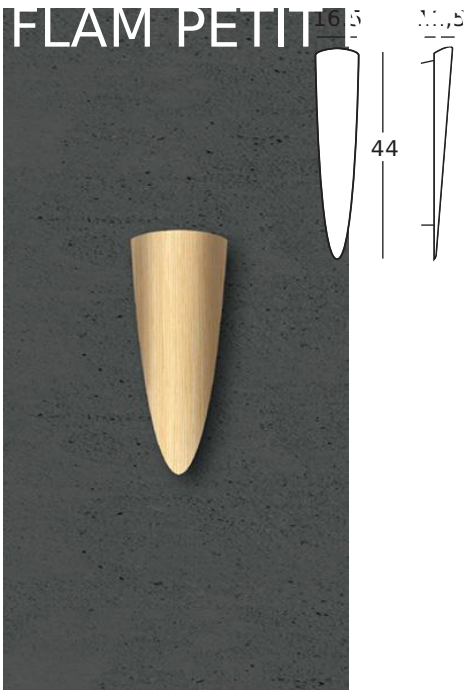

## FLAM PETIT

Wall lamp in wood, with indirect compactfluorescent lighting.

### REFERENCE AP.FLAM.PM