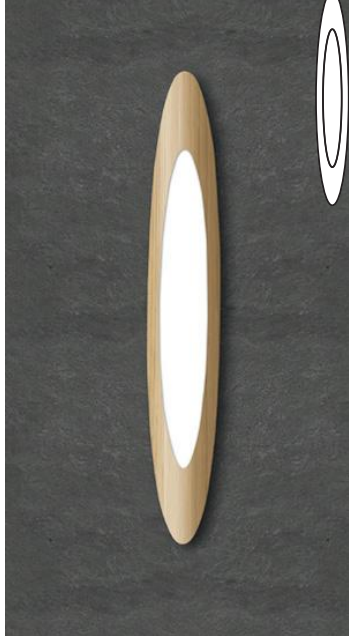

KALI MOYEN

Wall/Ceiling lamp in wood, with direct/indirect T5 fluorescent lighting.

REFERENCE AP.KALI.MM

Sources

Fluo T5 - Electronic power supply - 39 W / G5

Option : Dimmable electronic ballast (1-10V ou DALI)

Features

IP 20 CE ENEC 850°C

Front & side diffusing polycarbonate.

WEIGHT

2 Kg

ORIENTATION

FINISHES

01 / Natural Oak