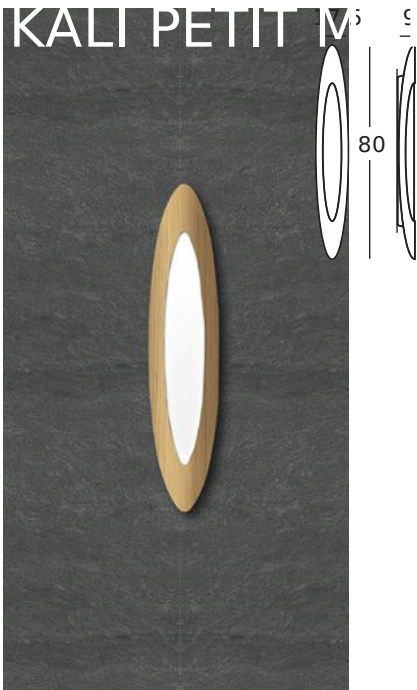

## KALI PETIT M

Wall/Ceiling lamp in wood, with direct/indirect T5 fluorescent lighting.

### REFERENCE AP.KALI.PM

#### Sources

Fluo T5 - Electronic ballast - 24 W / G5

Option : Dimmable electronic ballast (1-10V)

#### Features

IP 20 CE EKO 850°C

Front & side diffusing polycarbonate.