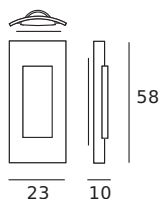

LUCID

FINISHES

01 / Natural Oak

05 / Dark Oak

58 / Brown Oak

59 / Grey Oak

LINA

Wall lamp in wood, with direct/indirect compact fluorescent lighting and frosted glass diffusor.

REFERENCE AP.LINA

REFERENCE	SOURCES	FEATURES
AP.LINA	Compact fluorescent P. maxi : 26 W/ G24d3	IP 20 CE F ECO 850°C

Frosted glass diffusor.

WEIGHT	ORIENTATION
2 Kg	