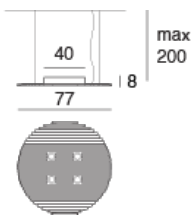

REFERENCE SP.LOUNGE.CB

SP.LOUNGE.C.B T5 Circle Compact fluorescent - Electronic ballast

P. maxi : 55W / 2GX13

+

Halogen adjustable dichroic

P.maxi : 4 x 20 W / MR16 12V

850°C

Option : Dimmable electronic ballast (1-10V or DALI)

Option : Separated power supply

WEIGHT

7 Kg

ORIENTATION