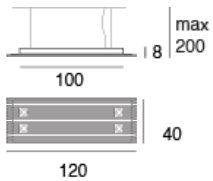

LUCID

FINISHES

01 / Natural Oak

05 / Dark Oak

58 / Brown Oak

59 / Grey Oak

LOUNGE RECTANGLE SPOTS

Pendant in wood, with direct/indirect compact fluorescent lighting.

REFERENCE SP.LOUNGE.RB

REFERENCE	SOURCES	FEATURES
SP.LOUNGE.R.B	T5 Compact fluorescent - Electronic ballast P. maxi : 3 x 39W / G5 + Halogen adjustable dichroic P.maxi : 4 x 20 W / MR16 12V	IP 20 CE F EKO 850°C
	Option : Dimmable electronic ballast (1-10V or DALI)	
	Option : Separated power supply	
WEIGHT	ORIENTATION	
8 Kg		