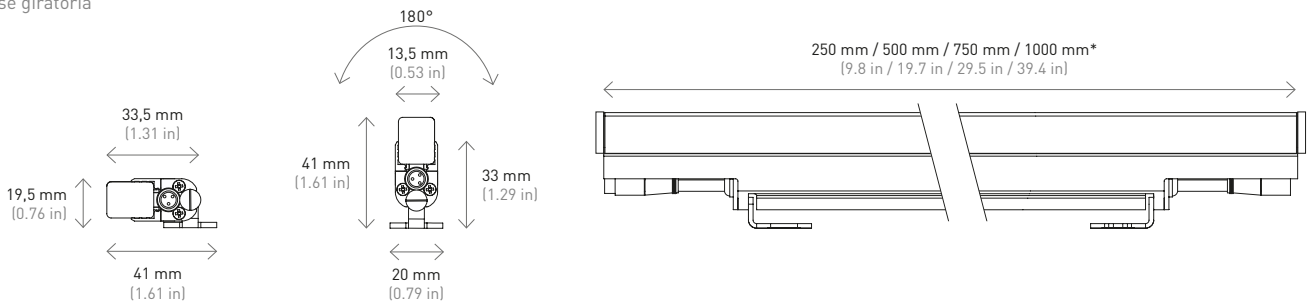

Data calculated with **LedFloodStrip® I/II (1000 mm - clear diffuser)**.
Lumen measurement complies with **UNE-EN 13032 / IES LM-79-08** testing procedures.
Light distribution curves are available at **www.mclight.com**.
Due to continuous improvements and innovations, specifications may change without notice.

MEASURES MEDIDAS

LedFloodStrip® I (Not adjustable)
with clip
con clip

LedFloodStrip® II (Adjustable)
with swivel base
con base giratoria

*Measures without end caps. The end cap thickness is 5 mm each one.
*Medidas sin tapas finales. El grosor de cada tapa es de 5 mm.