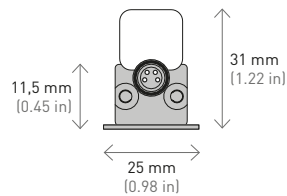

LedFloodStrip® I
non adjustable base
base fija