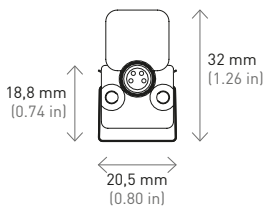

BRACKETS SOPORTES

LedFloodStrip® I
clip
clip