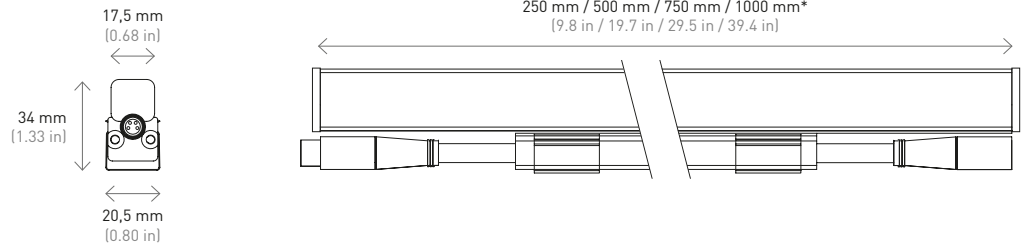

MEASURES MEDIDAS

LedFloodStrip® I (Not adjustable)
with clip
con clip