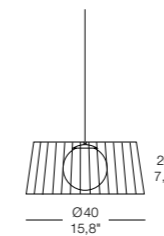

DESIGN ANDREA LAZZARI

RIBBON PA 40

RIBBON SO 40

1 x MAX 75W G9 halopin
 o/or
 1 x MAX 42W G9 alo.
 CE F IP 20

RIBBON SO2 40

2 x MAX 75W G9 halopin
 o/or
 2 x MAX 42W G9 alo.
 CE F IP 20

RIBBON SO S/R

1 x MAX 75W G9 halopin
 o/or
 1 x MAX 42W G9 alo.
 CE F IP 20

SYSTEM 100 B

100 - 39,4"
 3 - 1,2"

SYSTEM 150 B

150 - 59,1"
 3 - 1,2"

CE F IP 20

RIBBON

technical detailed lists

design **andrea lazzari**