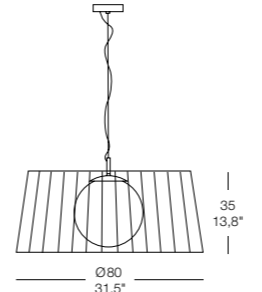

RIBBON SO 80

1 x MAX 150W E27 inc.
o/or
1 x MAX 105W E27 alo.
o/or
1x MAX 23-30W E27
CE F IP 20