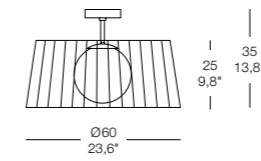

RIBBON PL 60

1 x MAX 100W E27 inc.
o/or
1 x MAX 70W E27 alo.
o/or
1x MAX 23W E27
CE F IP 20