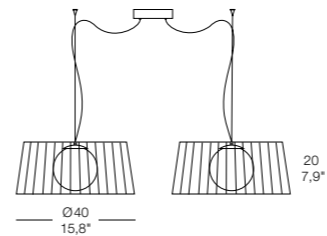

RIBBON SO2 40

2 x MAX 75W G9 halopin
o/or
2 x MAX 42W G9 alo.
CE F IP 20