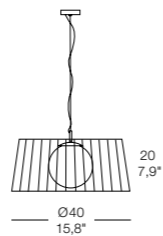

RIBBON SO 40

1 x MAX 75W G9 halopin
o/or
1 x MAX 42W G9 alo.
CE F IP 20