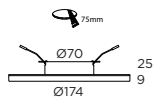

# • P L A S M A •

• 1 2 •

**A - 0 3 0**

LED 1 x Panel Led 12W 400lm 3000K

○ B

○ PL

Driver: Ø60 x 32 mm

**A - 0 2 9**