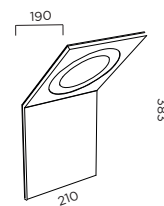

• P L A S M A •

• 1 2 •

A - 0 3 0

LED 1 x Panel Led 12W 400lm 3000K

○ B

○ PL

Driver: Ø60 x 32 mm

A - 0 2 9

LED 1 x Panel Led 12W 400lm 3000K

○ B

○ GO