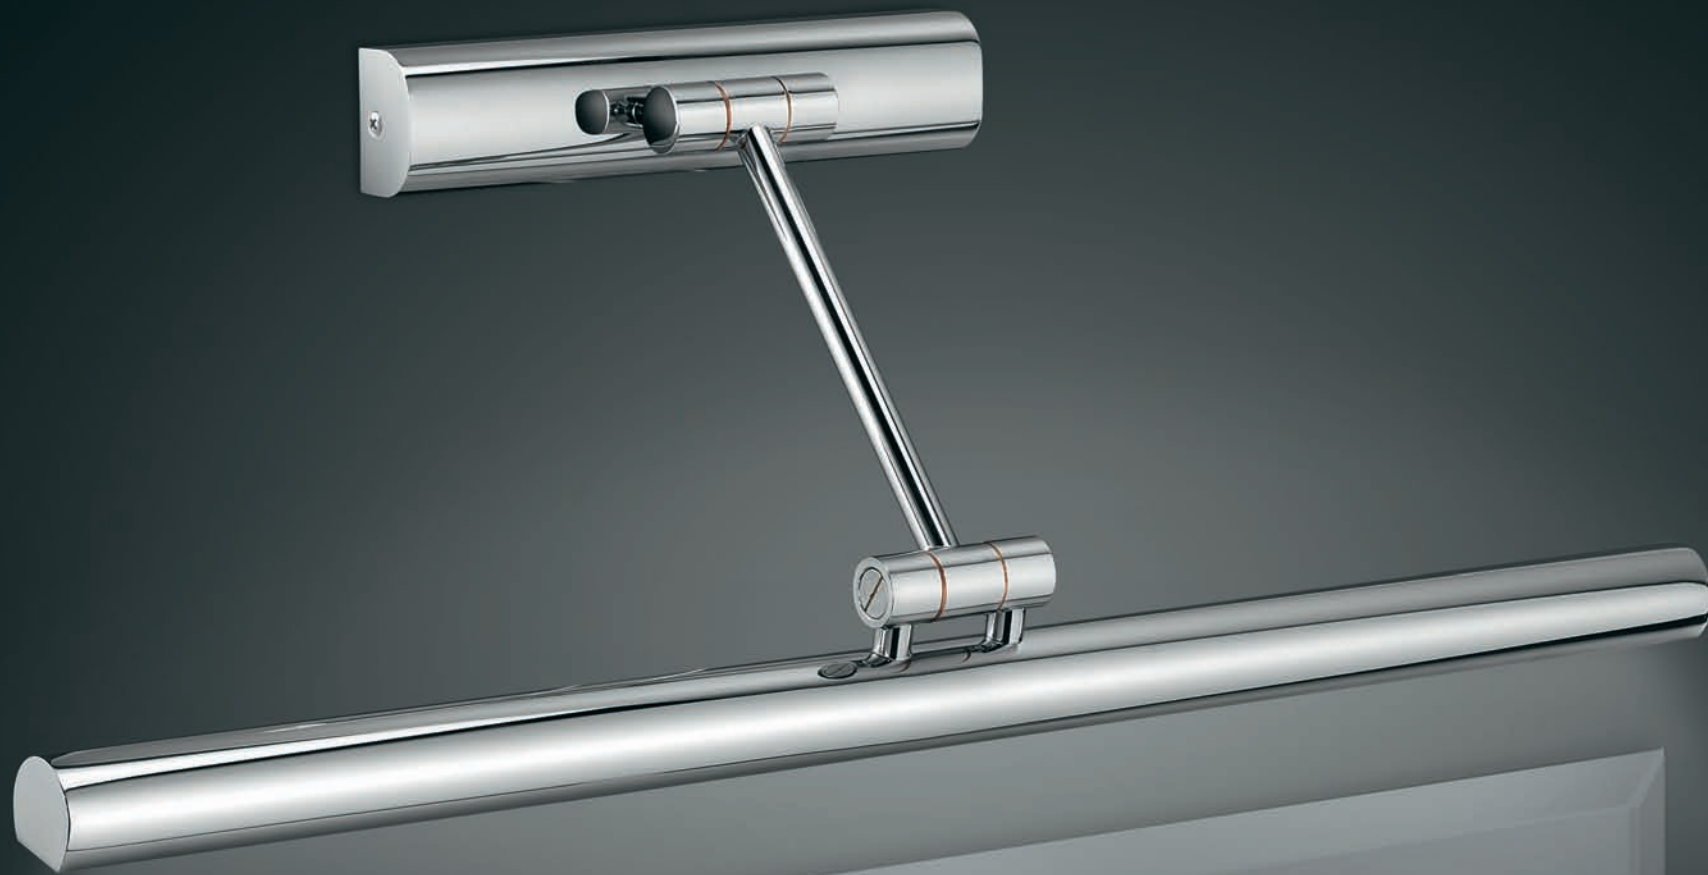

Struttura in ottone. Brass structure. Messingstruktur.

Base parete

GN575

T5 24W
L 625 x Sp. 260 x H 48

GN675

LED SMD 9W 12V DC
L 625 x Sp. 260 x H 48

Base parete

GN775

T5 39W
L 925 x Sp. 260 x H 48