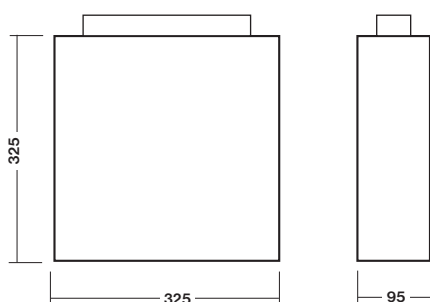

C.CANLUX-A / C.CANLUX-TOP-A Optional plexi with legend / Plexi s piktogramom	Order Code : objednávací kód
Diffuser without legend/ plexi bez piktogramu	254-B-100-00-00
Diffuser with customised pictogram style	on request
Plexi s pikto podľa špecifikácie odberateľa	na požiadanie

C.CANLUX-B Wall mounting / nástenná montáž

Type	Power Supply	Light Source	Light Flux	Order Code	Weight
C.CANLUX-B-LED	230V AC/DC	2x High Power LED	240 lm	254-B-05-01	3,0 kg

C.CANLUX-B-TOP Ceiling mounting / stropná montáž

Type	Power Supply	Light Source	Light Flux	Order Code	Weight
C.CANLUX-B-TOP-LED	230V AC/DC	4x High Power LED	400 lm	254-B-06-01	3,2 kg