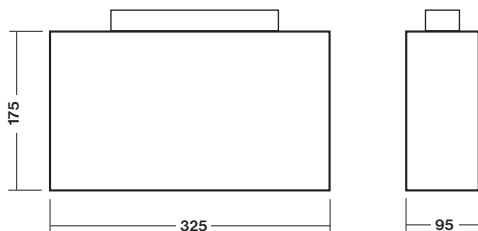

C.CANLUX-A-LED

- Both wall mounting single sided (C.CANLUX) and ceiling mounting double sided (C.CANLUX-TOP) are designed as a lightbox displays with low energy consumption especially designed for applications where 24/7 non-stop operation is needed
- equipped with **2x3W or 4x3W high-power LEDs** with the lifetime **min. 60000h**
- Design:
 - Extruded anodised aluminium profile
 - Acrylic diffuser with legend (must be ordered separately including the legend specification by the customer, for single sided version 1pcs is needed, for doublesided version 2pcs are needed)
- nástenné jednostranné (C.CANLUX) alebo stropné obojstranné (C.CANLUX-TOP) informačné svietidlá vybavené **výkonnými a úspornými LED so životnosťou 60000h** najmä pre aplikácie, kde je požadovaná trvalá prevádzka 24hod/deň
- konštrukcia:
 - eloxovaný hliníkový profil
 - PMMA difúzor s piktogramom (plexi kryt musí byť objednaný ako samostatná položka so špecifikáciou piktogramu. Pre jednostrannú verziu 1ks, pre obojstrannú 2ks plexi krytov)