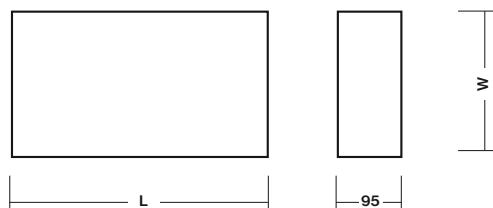

TOPINFO with Suspended Bracket / na závesnej konzole

Type	Power Supply	Dimensions	Light Source	Order Code	Weight
TOPINFO 2x18W	230V AC	650 x 240 x 95 mm	2x18W / G13 / KVG	26-B-46-999-00	3,4 kg
TOPINFO-370 LED 9W	230V AC	370 x 210 x 95 mm	LED / 3000K / 1400lm	26-B-40-999-00	2,7 kg
TOPINFO-650 LED 18W	230V AC	650 x 240 x 95 mm	LED / 3000K / 2800lm	26-B-41-999-00	3,3 kg

TOPINFO-H with Suspension Hooks / so závesnými okami

Type	Power Supply	Dimensions	Light Source	Order Code	Weight
TOPINFO-H 2x18W	230V AC	650 x 240 x 95 mm	2x18W / G13 / KVG	26-B-47-999-00	3,1 kg
TOPINFO-H-370 18W LED	230V AC	370 x 210 x 95 mm	LED / 3000K / 2800lm	26-B-42-999-00	2,4 kg
TOPINFO-H-650 36W LED	230V AC	650 x 240 x 95 mm	LED / 3000K / 5600lm	26-B-43-999-00	3,0 kg