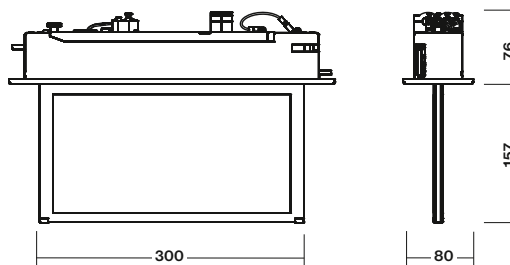

PRÍPLATKY

Recessed mounting hole size: 336 x 57 mm
Rozmer montážneho otvoru : 336 x 57 mm

Input Power:

- 3,9W / 7,4VA (maintained M)
- 2,6W / 5,8VA (non-maintained NM)
- 1,3W / 4,0VA (CBS)

NM/M

Type	Version	Colour	Light Source	Duration	Battery	Order Code	Weight
MULTILED-V 3h RAL9006	Only Body, No Plexi incl.	Grey / šedá	8x LED	3h	NiMh 4,8V/0,85Ah	85-B-100-05-00	1,2 kg
MULTILED-V 3h RAL9003	Only Body, No Plexi incl.	White / biela	8x LED	3h	NiMh 4,8V/0,85Ah	85-B-100-06-00	1,2 kg
MULTILED-V 3h RAL9005	Only Body, No Plexi incl.	Black / čierna	8x LED	3h	NiMh 4,8V/0,85Ah	85-B-100-07-00	1,2 kg