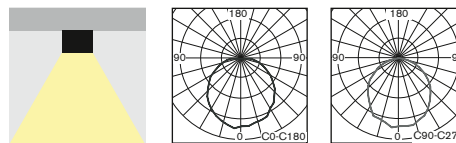

HIGH CEILING ANTIPANIC LIGHTING PERUN2

**FOR HIGH CEILING >4m
PRE VYSOKÉ STROPY >4m**

HIGH CEILING >4m

• **POWERFULL** ceiling mounted LED fixture available for all non-maintained (NM), maintained (M) or centralised (C) emergency lighting especially designed **for HIGH CEILING applications**