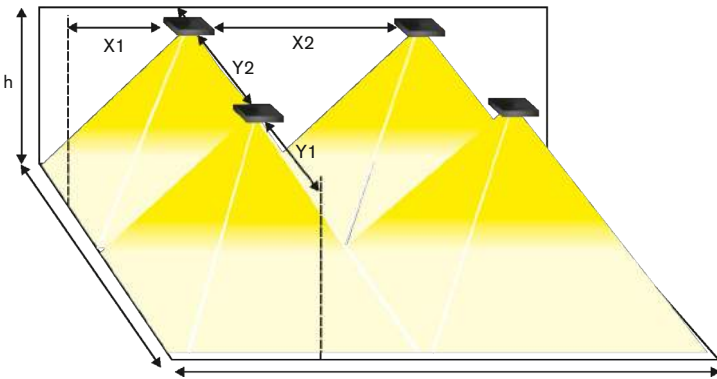

Light source	LED 5000K
LED Light output	1650lm / 3900lm
Housing material	Polycarbonate
Housing material	Polycarbonate
Application	High Ceiling Anti-panic lighting
Max room illumination (CBS C.PERUN2)	up to 1380 m² >0.5lx

**FOR HIGH CEILING >4m
PRE VYSOKÉ STROPY >4m**

PERUN2-AT 1h (1650lm) 1LX SPACING TABLE					C.PERUN2 (3900lm) 1LX SPACING TABLE				
H (m)	X1 (m)	X2 (m)	Y1 (m)	Y2 (m)	H (m)	X1 (m)	X2 (m)	Y1 (m)	Y2 (m)
4,0	8,0	18,6	7,8	18,5	4,0	10,2	22,5	9,7	22,0
5,0	8,7	20,5	8,6	20,1	5,0	11,0	25,7	10,6	24,7
6,0	9,3	22,4	9,2	21,7	6,0	12,1	27,4	11,7	26,7
7,0	10,2	22,8	9,8	23,3	7,0	12,5	30,0	12,5	28,7
8,0	10,4	24,0	9,9	23,8	8,0	12,7	31,5	13,4	30,7
9,0	10,9	25,7	10,2	24,8	9,0	13,7	33,5	13,8	32,5
10,0	11,2	26,0	10,5	25,6	10,0	14,3	33,7	14,1	34,0
11,0	11,4	26,7	10,7	26,2	11,0	14,8	34,6	14,6	35,0
12,0	11,4	27,5	10,8	27,5	12,0	15,7	35,3	14,8	35,3
13,0	11,8	29,0	10,9	28,0	13,0	16,4	37,3	15,3	36,6
14,0	10,4	29,2	10,5	27,7	14,0	16,5	37,6	15,6	36,7
15,0	10,0	27,6	10,2	27,2	15,0	17,0	39,3	15,7	37,8
16,0	9,6	27,4	10,0	26,8	16,0	17,5	39,6	15,9	40,6
17,0	9,1	25,8	9,6	27,5	17,0	16,8	40,6	15,9	41,1
18,0	9,2	26,4	8,5	27,6	18,0	15,7	41,7	16,0	41,3
19,0	9,0	27,1	8,2	27,5	19,0	16,4	42,4	16,0	41,5
20,0	7,9	27,0	7,3	27,2	20,0	15,5	43,8	16,0	41,8

Page No.32

AUTOTEST -AT NM/M

Type	Version	Light Source	Light Flux / Emergency mode	Battery	Order Code	Weight
PERUN2-AT.1h	NM/M	MidPower LEDs	1650 lm / 1650 lm	LiFePo4 6,4V/4,5Ah	19-B-100-04-00-00	2,6 kg

DALI SELF-CONTAINED

Type	Version	Light Source	Light Flux / Emergency mode	Battery	Order Code	Weight
PERUN2-DALI.1h	NM/M	MidPower LEDs	1650 lm / 1650 lm	LiFePo4 6,4V/4,5Ah	19-B-101-04-00-00	2,6 kg

Page No.36

CENTRALTEST -ATXL ELMAX-LOOK

Type	Version	Light Source	Light Flux / Emergency mode	Battery	Order Code	Weight
PERUN2-ATXL.1h	NM/M	MidPower LEDs	1650 lm / 1650 lm	LiFePo4 6,4V/4,5Ah	19-B-102-04-00-00	2,6 kg

Page No.44

CENTRAL BATTERY (CBS)

Type	Version	Light Source	Light Flux	Order Code	Weight
C.PERUN2 230V AC/DC	CBS NON-ADDRESSABLE	MidPower LEDs	3900 lm	19-B-103-00-00-00	2,0 kg
C.PERUN2 24V DC	CBS NON-ADDRESSABLE	MidPower LEDs	1650 lm	19-B-104-00-00-00	4,0 kg
C.PERUN2 110V DC	CBS NON-ADDRESSABLE	MidPower LEDs	1650 lm	19-B-105-00-00-00	4,0 kg

DALI CENTRAL BATTERY (CBS)

Type	Version	Light Source	Light Flux	Order Code	Weight
C.PERUN2-DALI 230V AC	DALI CBS	MidPower LEDs	1650 lm	19-B-106-00-00-00	2,0 kg

Page No.40

Addressable CENTRAL BATTERY (CBS) -ATXP ELMAX-PATROLUX

Type	Version	Light Source	Light Flux	Order Code	Weight
C.PERUN2-ATXPR 230V AC/DC	ATXP CBS ADDRESSABLE	MidPower LEDs	3900 lm	19-B-107-00-00-00	2,0 kg