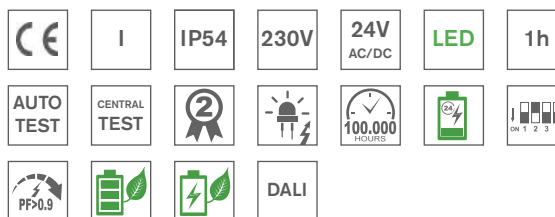

Input Power:

- 17W/ 19VA (maintained M)
- 4,0W/ 5,0VA (non-maintained NM)
- 33W/ 36VA (CBS)