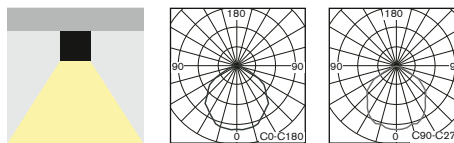

HIGH CEILING >4m

HIGH CEILING >4m

HIGH CEILING >4m

- **POWERFULL** ceiling mounted LED fixture available for all non-maintained (NM), maintained (M) or centralised (C) emergency lighting especially designed for **HIGH CEILING applications**