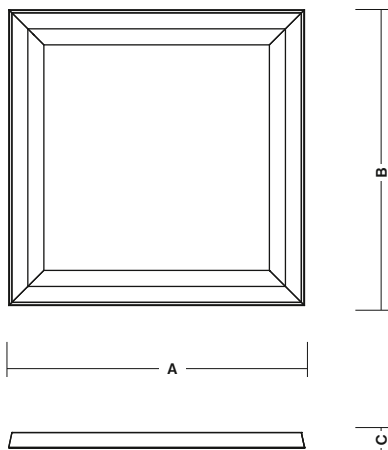

CEILING / SUSPENDED MOUNTING FIXTURE TALENTLUX T8-LED

TALENTLUX-B (equipped with optional suspension / vybavené závesnou sadou)

TALENTLUX-B (surface mounted / prisadená montáž)

TALENTLUX-A LED T8 ready

Type / Typ	A x B x C mm	Power	Light Source	Order Code	Weight
TALENTLUX-A T8-LED/4x600mm	780 x 780 x 70 mm	230V AC	4x LED T8 600mm (not included)	336-B-01-01-00	7,5 kg
TALENTLUX-A T8-LED/4x1200mm	1390 x 1390 x 70 mm	230V AC	4x LED T8 1200mm (not included)	336-B-02-01-00	13,5 kg
TALENTLUX-A T8-LED/8x1200mm	2560 x 2560 x 70 mm	230V AC	8x LED T8 1200mm (not included)	336-B-03-01-00	22,5 kg

TALENTLUX-B LED T8 ready

Type / Typ	A x B x C mm	Power	Light Source	Order Code	Weight
TALENTLUX-B T8-LED/4x600mm	740 x 740 x 70 mm	230V AC	4x LED T8 600mm (not included)	336-B-04-01-00	7,0 kg
TALENTLUX-B T8-LED/6x1200mm	1350 x 1350 x 70 mm	230V AC	4x LED T8 1200mm (not included)	336-B-05-01-00	13,0 kg
TALENTLUX-B T8-LED/8x1200mm	2510 x 2510 x 70 mm	230V AC	8x LED T8 1200mm (not included)	336-B-06-01-00	22,0 kg