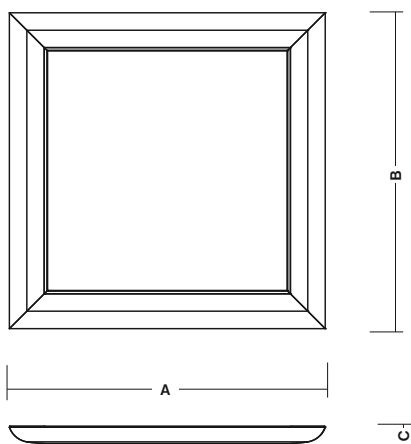

Wire suspensions set
Závesná sada