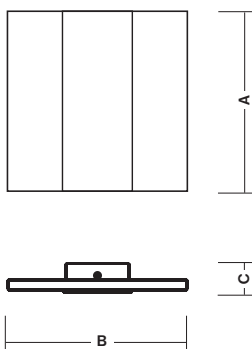

STANDARD FEATURES

ŠTANDARDNÁ VÝBAVA

- High Power LEDs 100-120lm/W made by OSRAM
- LED electronic ballast
- Wall mounting bracket
- High-Power LED 100-120lm/W typu OSRAM
- vybavené elektronickým predradníkom pre LED
- nastenná montážna konzola

OPTIONS

PRÍPLATKY

- Alternative surface treatment is possible (min.order quantity 100pcs)
- Alternative LED light colour is possible (min.order quantity 100pcs)
- povrchová úprava svetidla podľa špecifikácie v RAL (min. 100ks)
- alternatívna farba LED svetla podľa špecifikácie (min. 100ks)

THINLUX-C-LED

Type / Typ	A x B x C mm	Input Power	LED parameters	CRI	Order Code	Weight
THINLUX-C 8xLED/5000K	310 x 310 x 41 mm	17W	8x LED/ 5000K/ 1500 lm	typical 82	172-B-12	2,0 kg
THINLUX-C 16xLED/3000K	310 x 310 x 41 mm	21W	16x LED/ 3000K/ 2200 lm	typical 82	172-B-38	2,0 kg
THINLUX-C 16xLED/5000K	310 x 310 x 41 mm	21W	16x LED/ 5000K/ 2350 lm	typical 82	172-B-39	2,0 kg

All LED parameters are describing the light source lm output. For the lighting calculation please use LDT file available on www.sec.sk
LED parametre sú platné pre LED svetelné zdroje samotné. Pre svetelno-technický výpočet použite LDT súbor na www.sec.sk