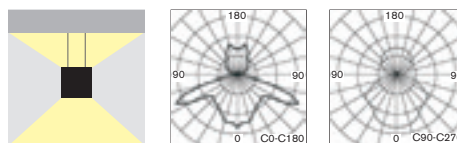

THINLUX-A-LED

- Smart slim design suspended lighting fixture for all powerful, energy saving, smooth and comfortable direct/indirect illumination, equipped with HighPower 3000K or 5000K LEDs
- Suitable for all representative areas, especially for offices, hotels, workplaces, exhibitions, banks, shops, schools or even modern residential areas
- Modern high quality materials:
  - body made of pure anodised aluminum profile
  - microprismatic diffuser made of extruded impact resistant PC
- elegantné štíhle stropné závesné svietidlo pre výkonné, úsporné, príjemné a komfortné pre priame/nepriame osvetlenie, vybavené výkonnými LED vo farbe 3000K alebo 5000K
- vhodné pre použitie pre reprezentačné interiéry, kancelárie, hotely, výstavníka, obchodné priestory, banky, školy, ale aj moderné obytné priestory...
- vysokokvalitné materiály:
  - teleso: eloxovaný AL profil
  - difúzor: prizmatický polykarbonátový profil PC