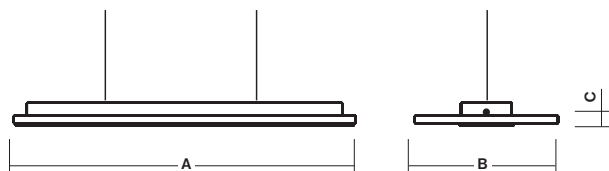

STANDARD FEATURES

ŠTANDARDNÁ VÝBAVA

- High Power LEDs 100-120lm/W made by OSRAM
- LED electronic ballast
- 2pcs of tool-free adjustable wire holders located on the fixture body for rapid mounting and adjustment of suspension length
- 2pcs of suspension steel wire ropes 0.8m long
- 1pc of ceiling power outlets
- 0.8m long cord
- High-Power LED 100-120lm/W typu OSRAM
- vybavené elektronickým predradníkom pre LED
- 2ks nastaviteľných závesov pre nastavenie požadovanej dĺžky závesu
- 2ks závesných laniek dĺžky 0,8m
- 1ks sieťovej prípojnej krabičky na strop
- číry prírodný elektrický kábel 0,8m dlhý

OPTIONS

PRÍPLATKY

- Alternative surface treatment is possible (min.order quantity 100pcs)
- Alternative LED light colour is possible (min.order quantity 100pcs)
- povrchová úprava svietidla podľa špecifikácie v RAL (min. 100ks)
- alternatívna farba LED svetla podľa špecifikácie (min. 100ks)

THINLUX-A-LED

Type / Typ	A x B x C mm	Input Power	LED parameters	CRI	Order Code	Weight
THINLUX-A 32xLED/3000K	610 x 260 x 38 mm	70W	32x LED/ 3000K/ 4300 lm	typical 82	172-B-20	3,0 kg
THINLUX-A 32xLED/5000K	610 x 260 x 38 mm	70W	32x LED/ 5000K/ 4300 lm	typical 82	172-B-21	3,0 kg
THINLUX-A 64xLED/3000K	1164 x 260 x 38 mm	140W	64x LED/ 3000K/ 8600 lm	typical 82	172-B-22	6,0 kg
THINLUX-A 64xLED/5000K	1164 x 260 x 38 mm	140W	64x LED/ 5000K/ 8600 lm	typical 82	172-B-23	6,0 kg
THINLUX-A-DIM-DALI 64xLED/3000K	1164 x 260 x 38 mm	140W	64x LED/ 3000K/ 8600 lm	typical 82	172-B-25	6,0 kg
THINLUX-A-DIM-DALI 64xLED/5000K	1164 x 260 x 38 mm	140W	64x LED/ 5000K/ 8600 lm	typical 82	172-B-27	6,0 kg

All LED parameters are describing the light source lm output. For the lighting calculation please use LDT file available on www.sec.sk
LED parametre sú platné pre LED svetelné zdroje samotné. Pre svetelno-technický výpočet použite LDT súbor na www.sec.sk