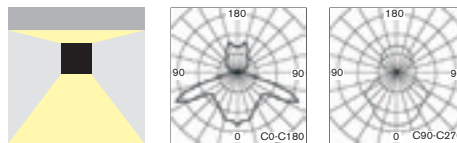

THINLUX-B-LED

- Smart slim design ceiling mounted lighting fixture for all powerful, energy saving, smooth and comfortable direct/indirect illumination, equipped with HighPower 3000K or 5000K LEDs
- Suitable for all representative areas, especially for offices, hotels, workplaces, exhibitions, banks, shops, schools or even moder residential areas
- Modern high quality materials:
  - body made of pure anodised aluminum profile
  - microprismatic diffuser made of extruded impact resistant PC
- elegantné štíhle stropné závesné svietidlo pre výkonné, úsporné, príjemné a komfortné pre priame/nepriame osvetlenie, vybavené výkonnými LED vo farbe 3000K alebo 5000K
- vhodné pre použitie pre reprezentačné interiéry, kancelárie, hotely, výstavníka, obchodné priestory, banky, školy, ale aj moderné obytné priestory...
- vysokokvalitné materiály:
  - teleso: eloxovaný AL profil
  - difúzor: prizmatický polykarbonátový profil PC