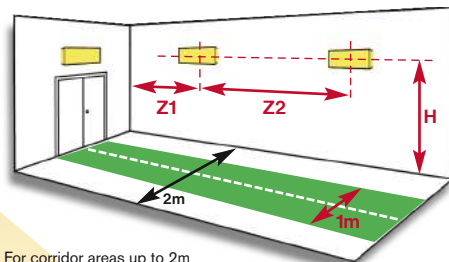

Valid for all **+1xLED-A versions** / wall mounting  
Pre všetky verzie **+1xLED-A** / montáž na stenu

For corridor areas up to 2m in width the escape route should be 1m wide. In the central line min 1lux and in the whole escape route area min 0,5lux levels are required (EN1838).