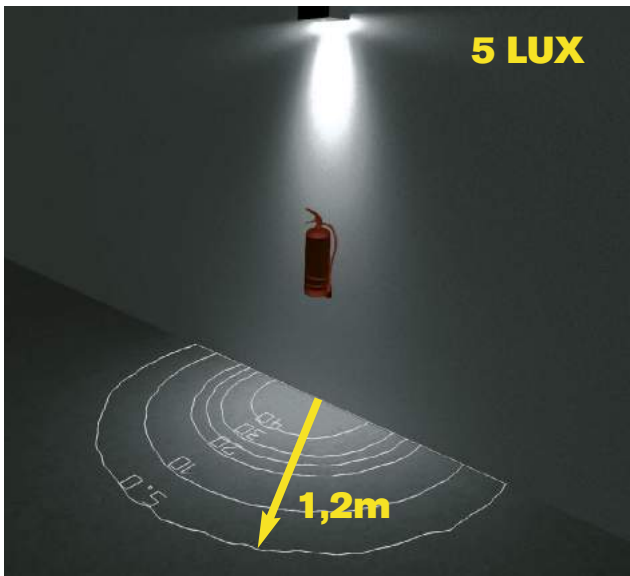

CEILING OR WALL MOUNTING WITH OPTIONAL BOTTOM LED TRIPLELUX

C.TRIPLELUX2-B+1xLED / MULTITRIPLE2-AT-B+1xLED

- The self-adhesive LEGENDS are not included in standard package. **MUST BE ORDERED AS SEPARATE ITEM !**
- 2pcs/fixture are needed
- Viewing Distance: 32m
- Complying ISO7010
- Legend luminance >500cd/m² (white)
- Samolepiace piktogramy nie sú súčasťou štandardného balenia svetidla. **MUSIA BYŤ OBJEDNANÝ AKO SAMOSTATNÁ POLOŽKA !**
- potrebné 2ks/svietidlo
- rozoznatelnosť piktogramu: 32m
- v súlade s ISO7010
- jas piktogramu >500cd/m² (biela)