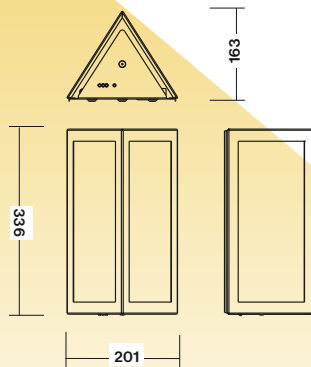

CEILING OR WALL MOUNTING WITH OPTIONAL BOTTOM LED TRIPLELUX

← → 32m

• Wall or ceiling mounted fixture in triangular shape for non-maintained/maintained (NM/M) or CBS (C) emergency lighting available in all following versions:

- **AUTOTEST** (-AT),
- **CENTRAL BATTERY** (C.TRIPLELUX) for **non-addressable CBS** available also in 2 circuit version (1 circuit for legend illumination and another circuit for bottom HighPower LED if present) - see also page No.44
- Conforming to the requirement of EN60598-2-22, EN1838, EN62034
- Design:
  - Metal sheet base painted in RAL9003 colour
  - Acrylic diffuser (the legend must be ordered as separate item)

• elegantné núdzové svietidlo "trojuholnikového" tvaru pre trvalé/netrvalé (NM/M) alebo (C) CBS centrálné napájané núdzové osvetlenie dostupné vo verziách pre:

- **AUTOTEST** (-AT),
- **CENTRAL BATTERY** (C.TRIPLELUX) pre **neadresovateľné CBS** (str.44) je v ponuke aj ako dvojokruhovú, tj osvetlenie pikto a spodnej LED má svoj vlastný predradník

• spĺňa požiadavky európskej normy EN 60598-2-22, EN1838, EN62034

• konštrukcia:

- základňa z oceleového plechu v bielej farbe RAL9003
- svetelno-činný z plexi (piktogram musí byť objednaný samostatne)

STANDARD FEATURES

STANDARDNÁ VÝBAVA