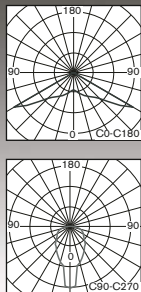

# CEILING OR WALL MOUNTING WITH OPTIONAL BOTTOM LED TRIPLELUX

← → 32m

C.TRIPLELUX2 / MULTITRIPLE2-AT

C.TRIPLELUX2-A+1xLED / MULTITRIPLE2-AT-A+1xLED

• Wall or ceiling mounted fixture in triangular shape for non-maintained/maintained (NM/M) or CBS (C) emergency lighting available in all following versions: